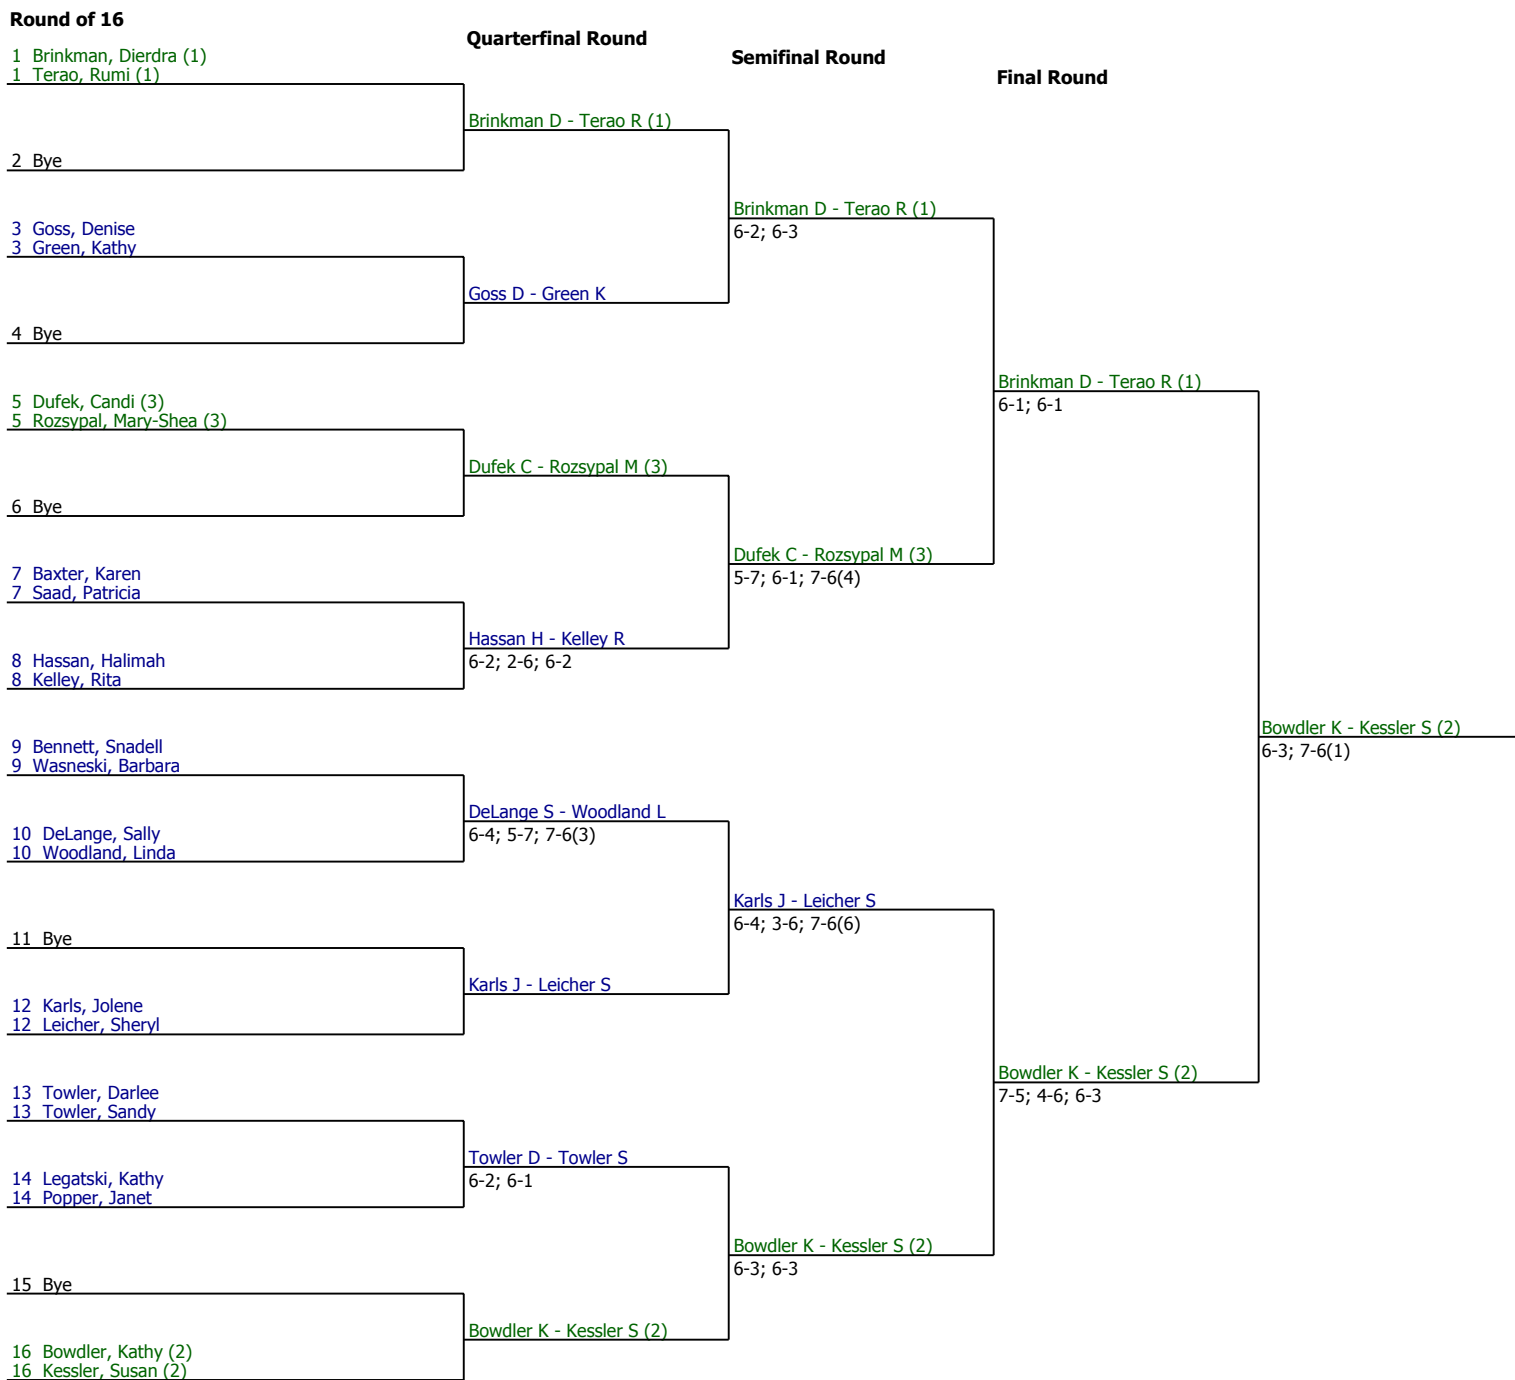

2006 Ann Arbor Adult DOUBLES City Tournament

Women's 8.0 Doubles

Referee's Signature