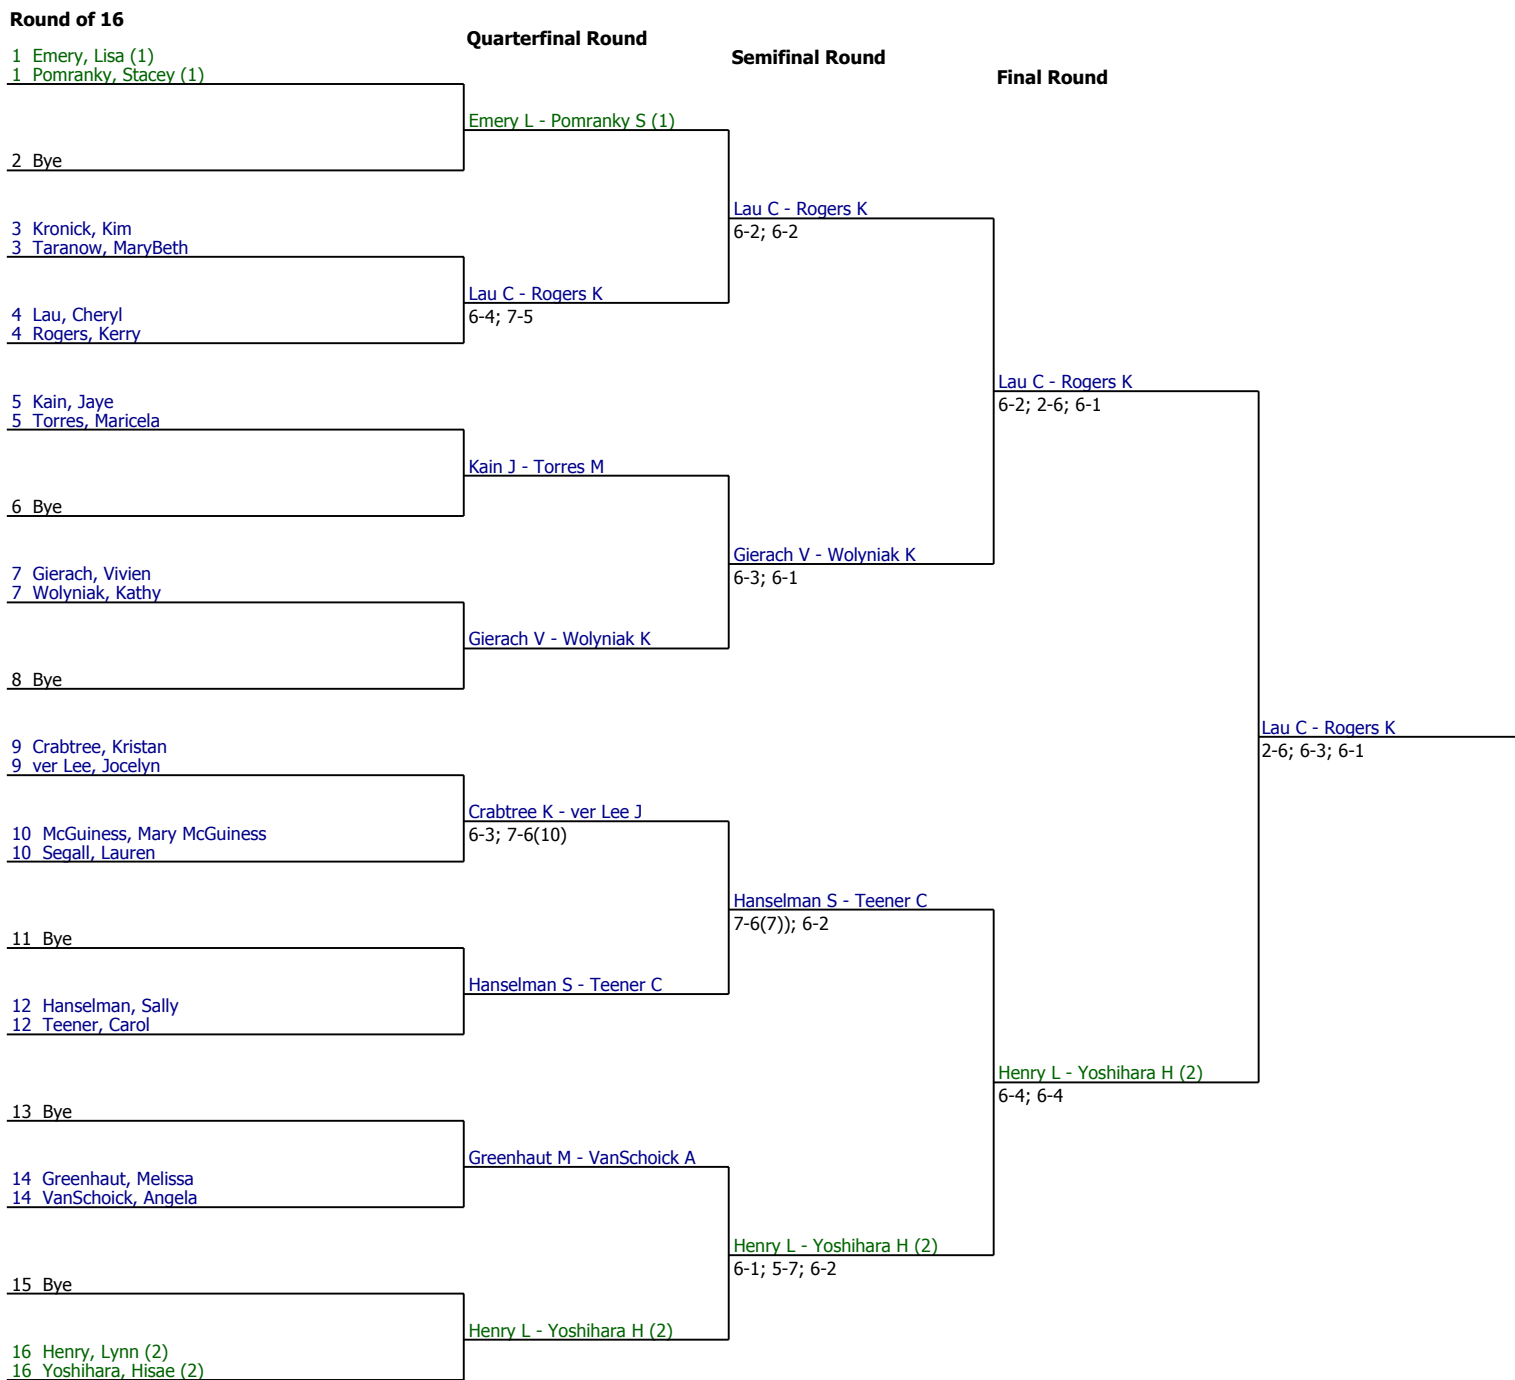

# 2006 Ann Arbor Adult DOUBLES City Tournament

## Women's 6.0 Doubles

Referee's Signature