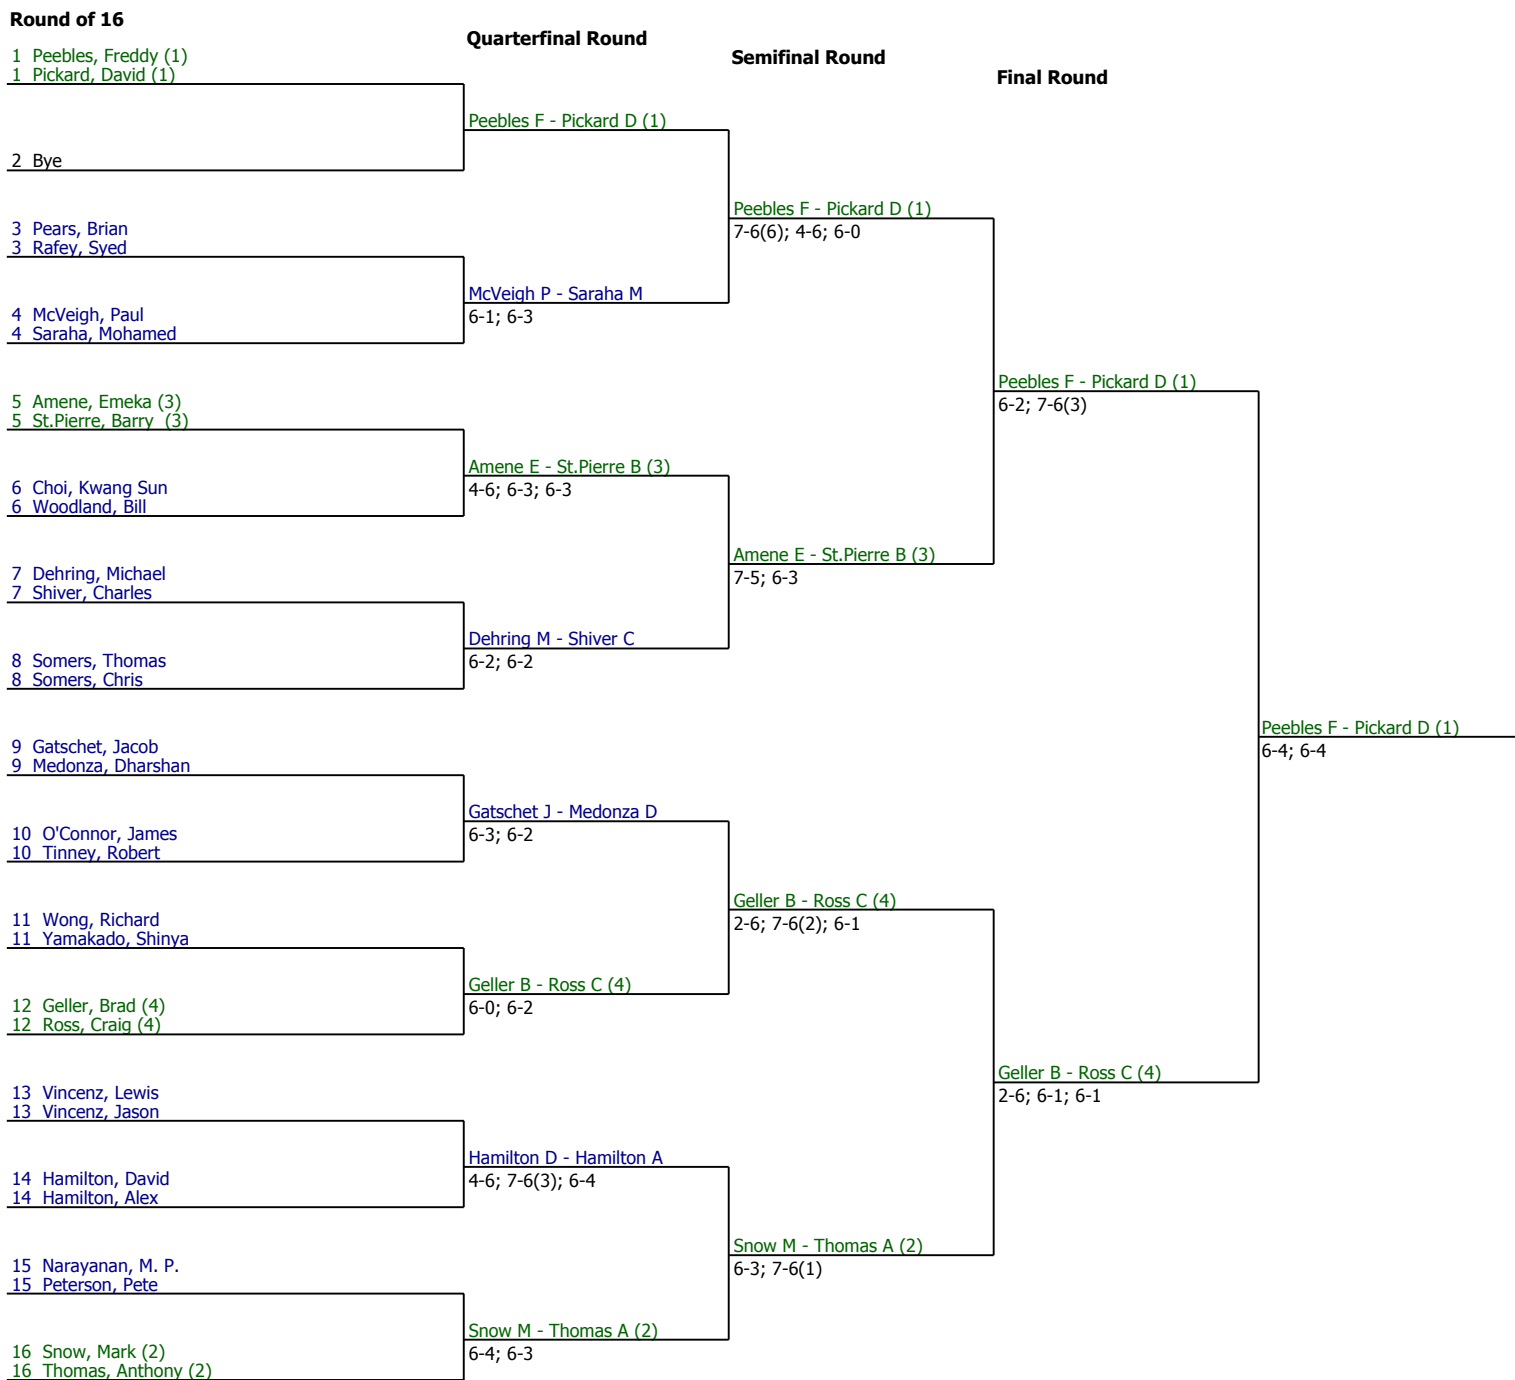

# 2006 Ann Arbor Adult DOUBLES City Tournament

## Men's 7.0 Doubles

Referee's Signature