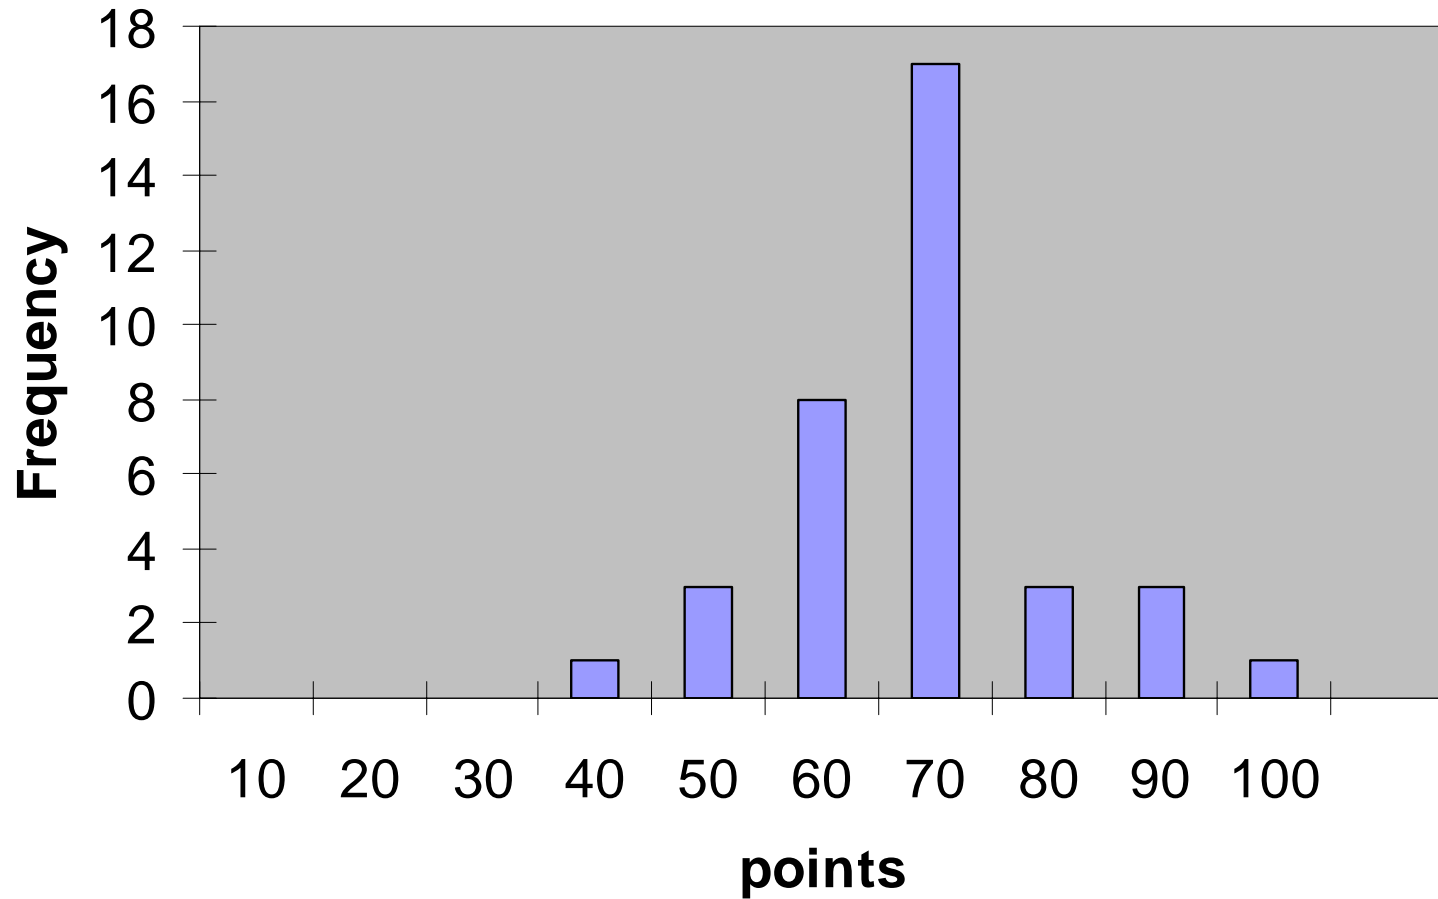

## Exam 2

Average: 73/100

Median: 75/100

range: 46 - 100