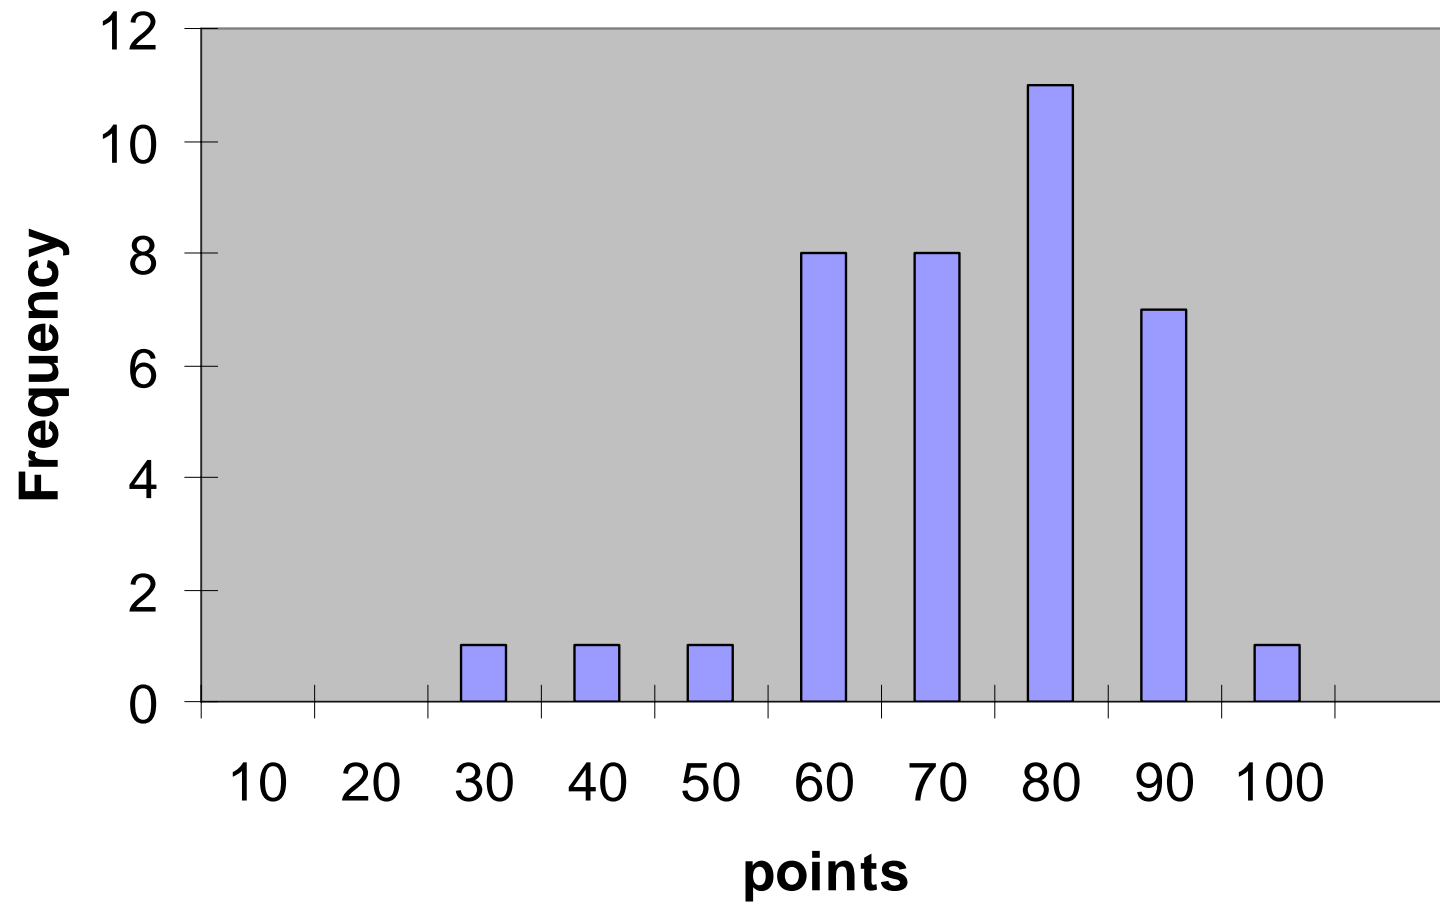

Exam 1

Average: 77/100

Median: 79/100

range: 32 - 100