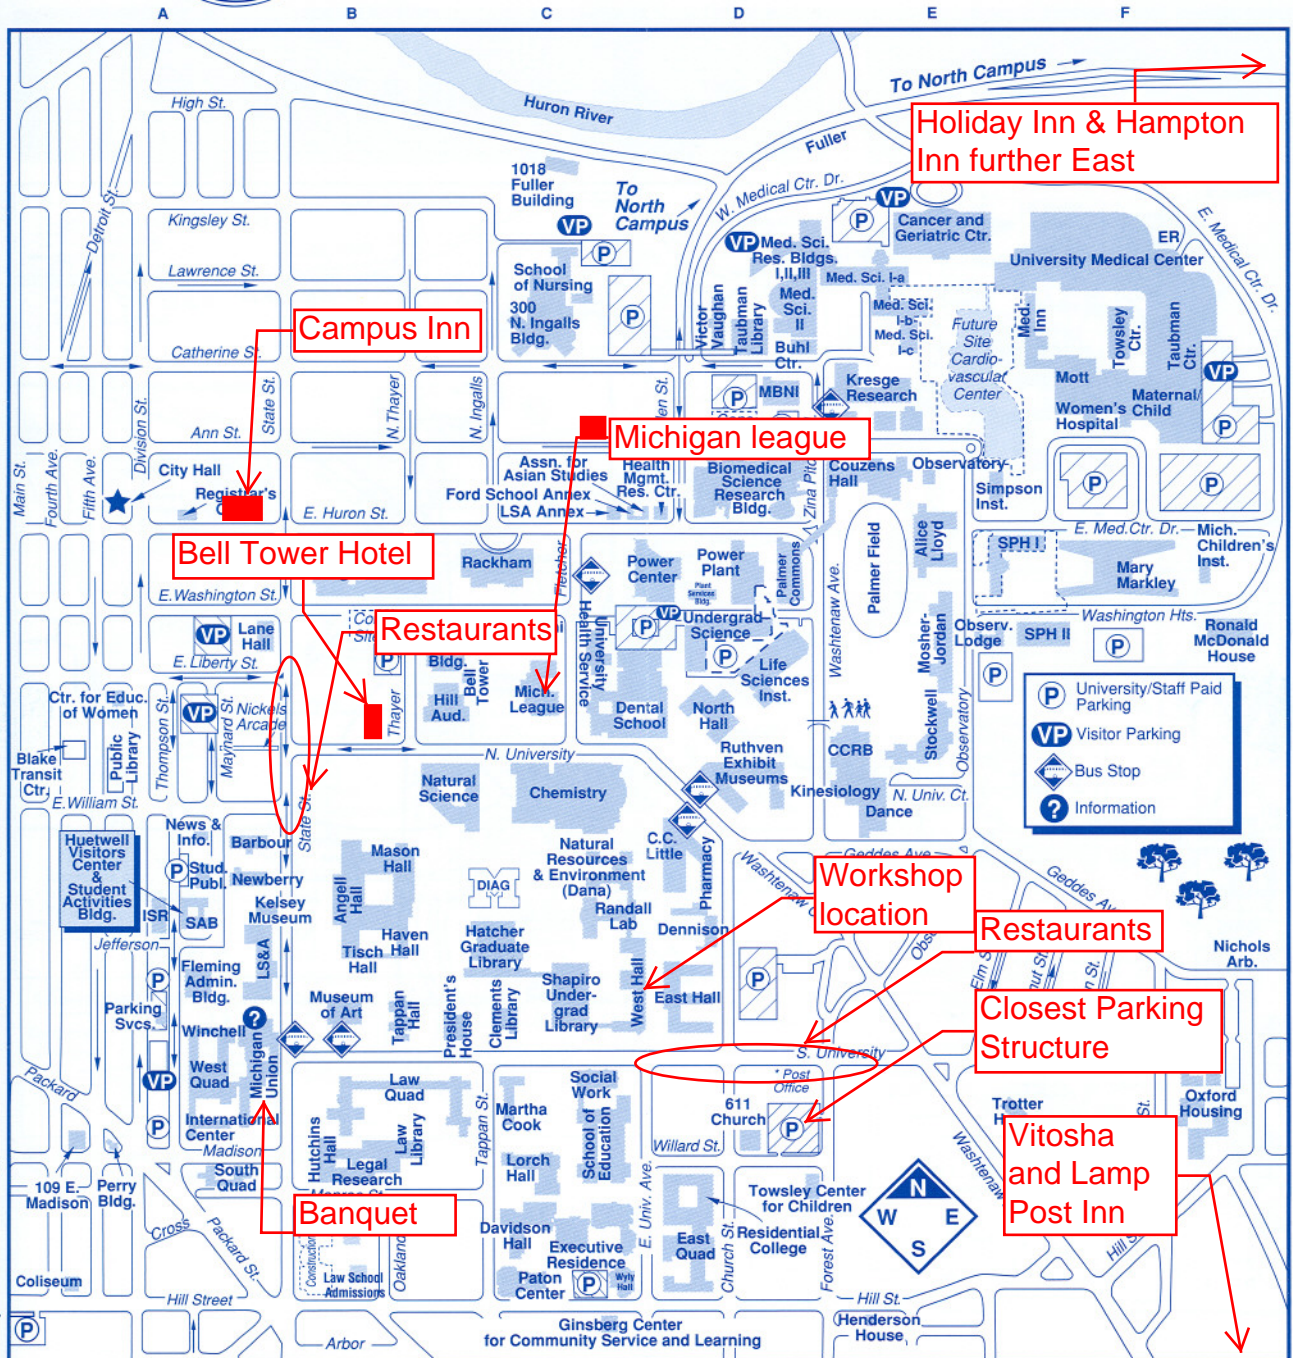

University of Michigan Central Campus

Holiday Inn & Hampton Inn further East

Campus Inn

Michigan League

Bell Tower Hotel

Restaurants

Workshop location

Restaurants

Closest Parking Structure

Banquet

Vitoshia and Lamp Post Inn

To Wolverine Tower ↓

📍 Campus Information Center,
(First floor, Michigan Union, 764-INFO)

© 2005 University of Michigan, BMC Media
For use information call 734-998-6140.