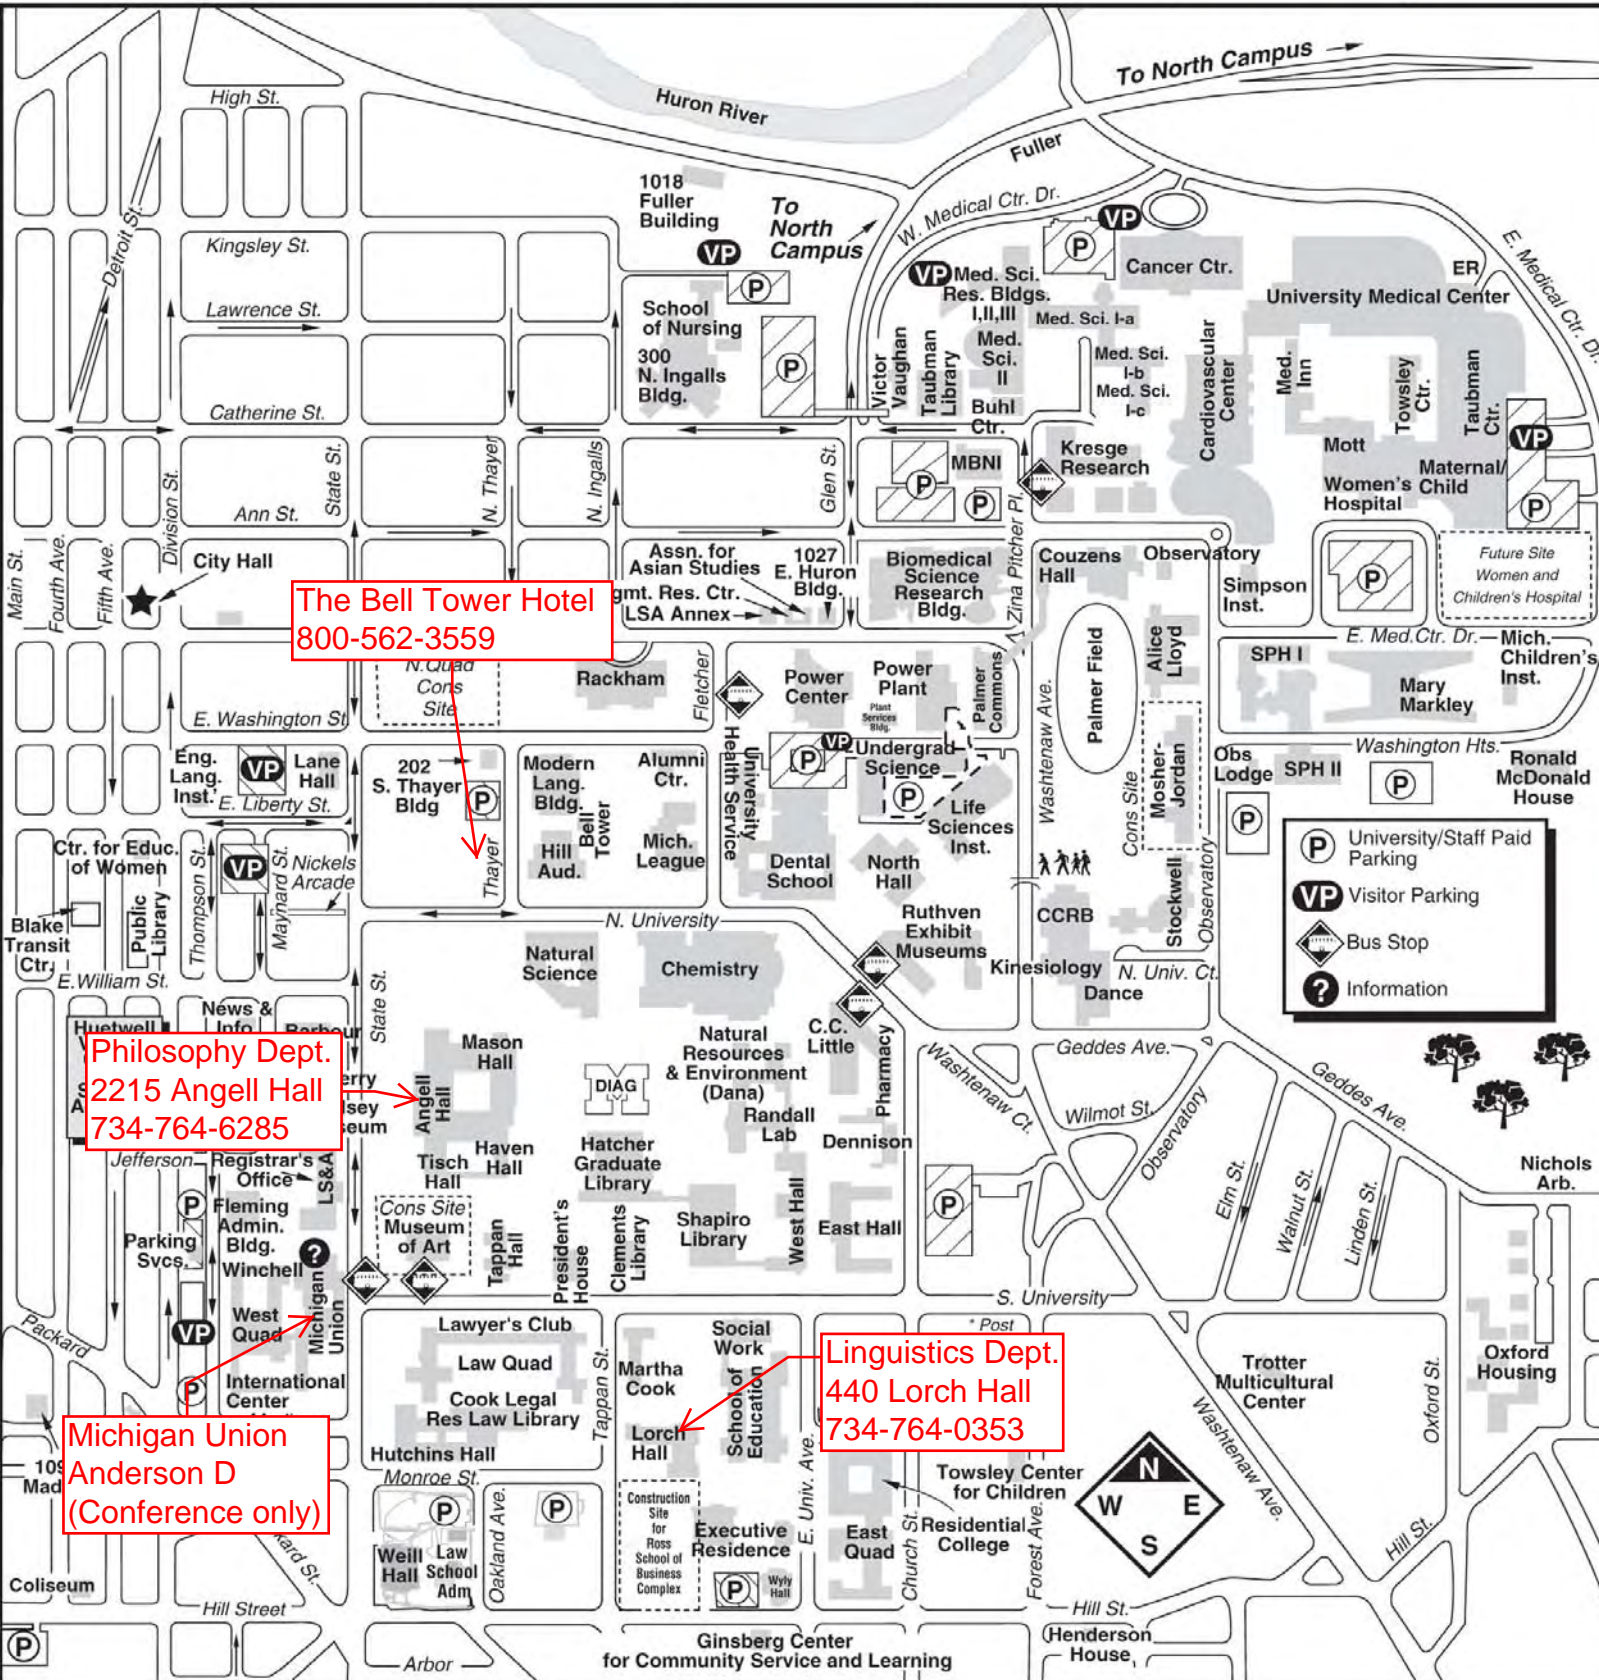

# University of Michigan Central Campus

A B C D E F

The Bell Tower Hotel  
800-562-3559

Philosophy Dept.  
2215 Angell Hall  
734-764-6285

Michigan Union  
Anderson D  
(Conference only)

Linguistics Dept.  
440 Lorch Hall  
734-764-0353

To Wolverine Tower  
and I-94

Information Center,  
(First floor, Michigan Union, 764-INFO)

© 2008 University of Michigan, MM&D  
For use information call 734-764-9270.