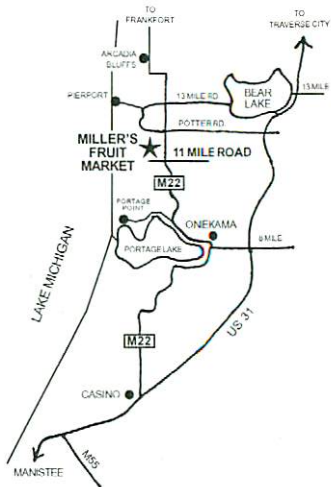

MILLER'S

FRUIT MARKET

Corner of M-22 & 11 Mile
4 Miles North of Onekama, Michigan

Greg • Pete • Phil • Rob

510-9787 • **231-889-5953** • 233-2106

Strawberries, Sweet Cherries,
Blueberries, Peaches,
Apples (Honey Crisp),
Tomatoes, Sweet Corn, Squash,
Pumpkins & More
(In Season)