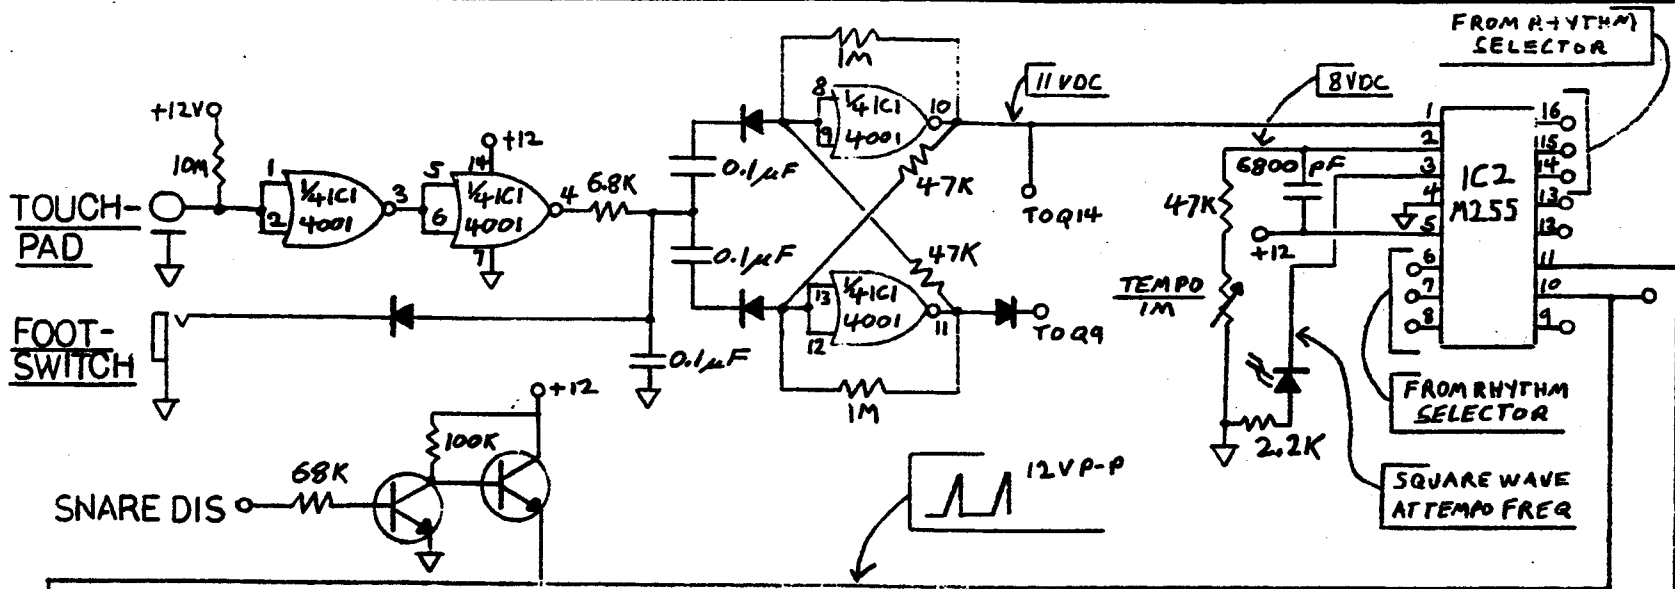

REV DATE DESCRIPTION

ALL TRANS: 2N3704
 ALL DIODES: ITT48
 CIRCUIT VARIES
 SLIGHTLY IN OLDER
 MODELS.

DATE	3/79
ENGINEER	SOUNDTECH
TITLE	CONTROL & NOISE CIRCUITS RHYTHM 12
PART NO.	EH-5010
SHEET	1 OF 2
REVISION	

electro-harmonix

27 WEST 23RD STREET NEW YORK, N.Y. 10010 (212) 741-1770

REV DATE DESCRIPTION

RHYTHM 12

ENGR	DATE
SOUNDTECH	3/79
TITLE RINGING CIRCUITS, OUTPUT & POWER RHYTHM 12	
PART NO.	SHEET
EHI-5010	2 OF 2
REVISION	