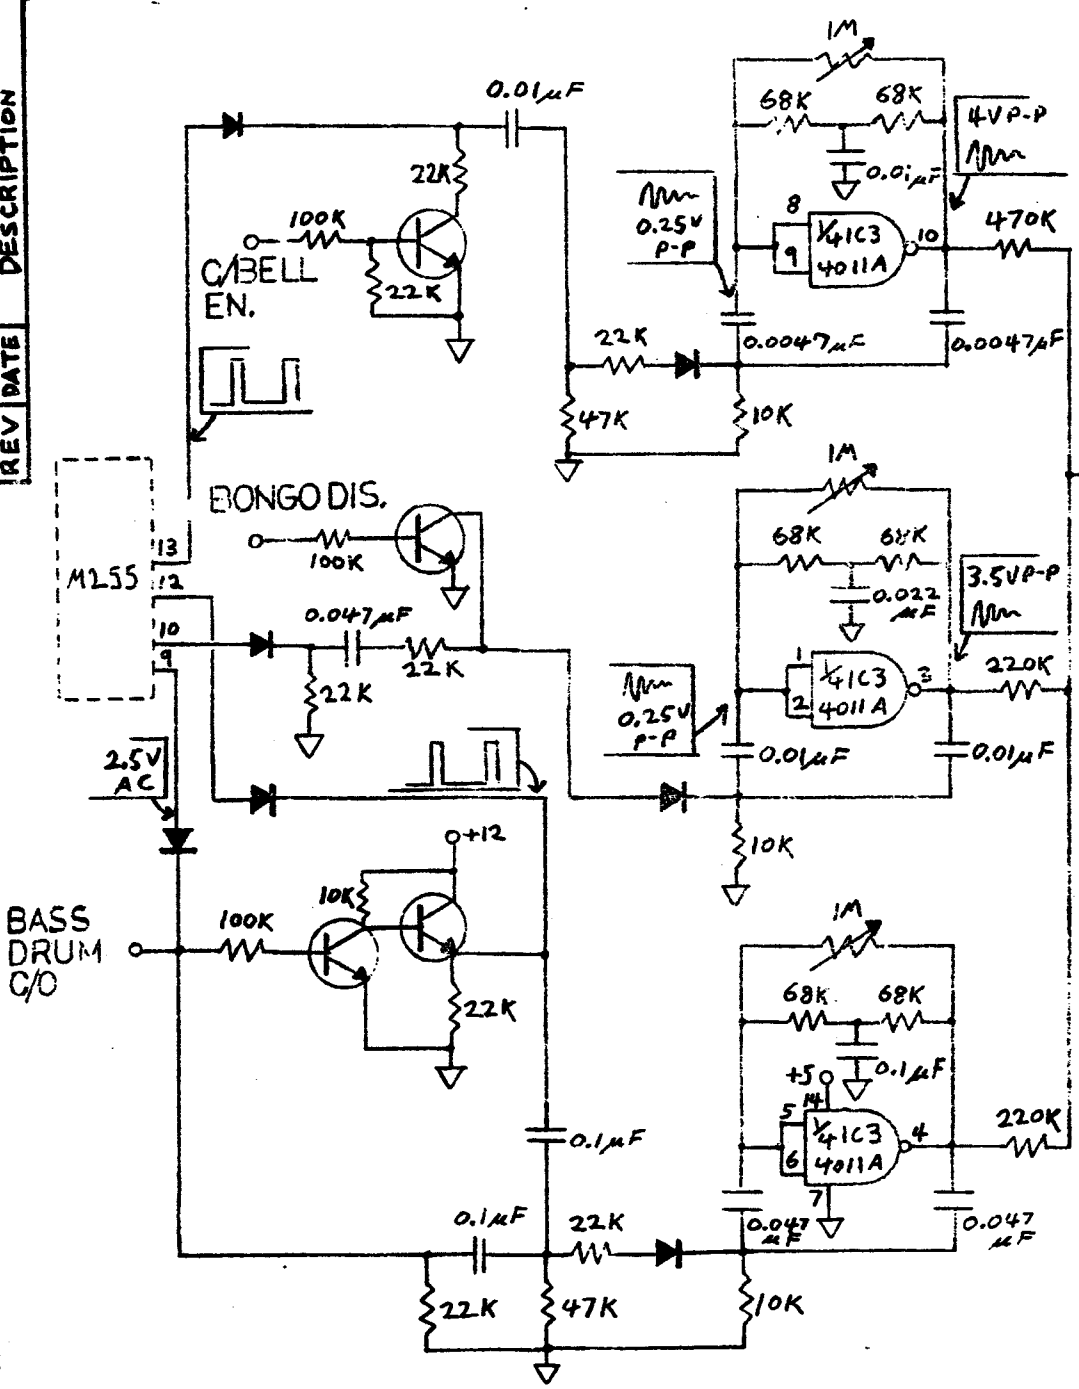

REV DATE DESCRIPTION

ALL TRANS: 2N3704
 ALL DIODES: ITT48
 CIRCUIT VARIES
 SLIGHTLY IN OLDER
 MODELS.

DATE	3/79
ENGINEER	SOUNDTECH
TITLE	CONTROL & NOISE CIRCUITS RHYTHM 12
PART NO.	EH-5010
SHEET	1 OF 2
REVISION	

electro-harmonix

27 WEST 23RD STREET NEW YORK, N.Y. 10010 (212) 741-1770

REV DATE DESCRIPTION

RHYTHM 12

ENGR	DATE
SOUNDTECH	3/79
TITLE RINGING CIRCUITS, OUTPUT & POWER RHYTHM 12	
PART NO.	SHEET
EHI-5010	2 OF 2
REVISION	