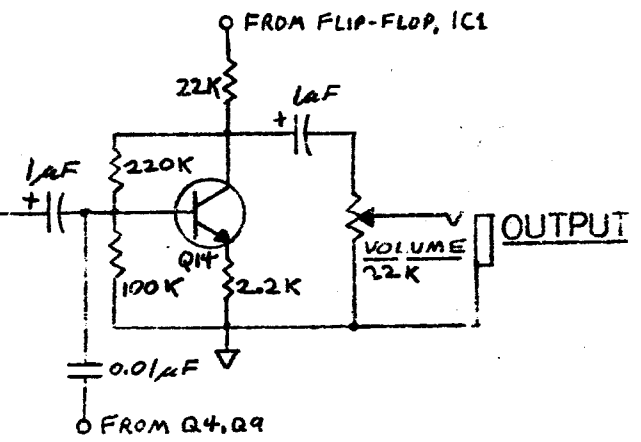

REV DATE DESCRIPTION

ALL TRANS: 2N3704
 ALL DIODES: ITT48
 CIRCUIT VARIES
 SLIGHTLY IN OLDER
 MODELS.

DATE	3/79
ENGINEER	SOUNDTECH
TITLE	CONTROL & NOISE CIRCUITS RHYTHM 12
PART NO.	EH-5010
SHEET	1 OF 2
REVISION	

electro-harmonix

27 WEST 23RD STREET NEW YORK, N.Y. 10010 (212) 741-1770

REV DATE DESCRIPTION

RHYTHM 12

ENGR	DATE
SOUNDTECH	3/79
TITLE RINGING CIRCUITS, OUTPUT & POWER RHYTHM 12	
PART NO.	SHEET
EHI-5010	2 OF 2
REVISION	