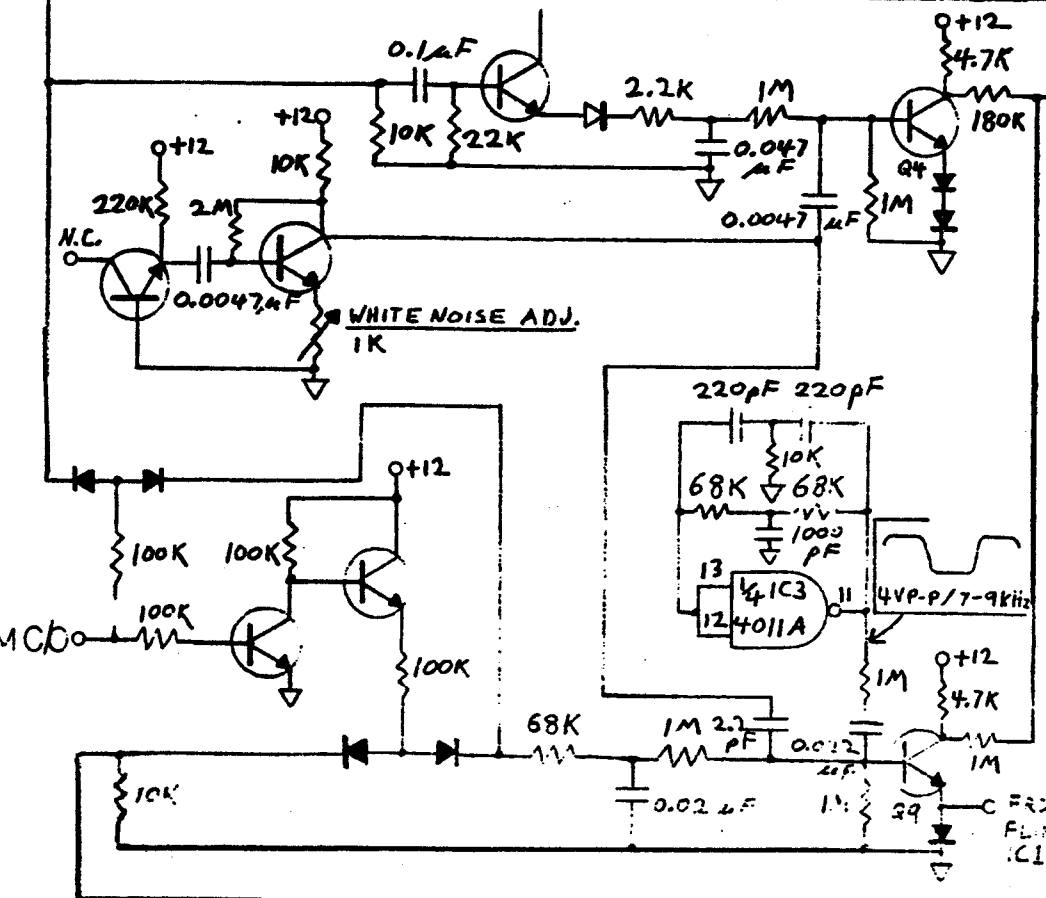

REV DATE DESCRIPTION

ALL TRANS: 2N3704
 ALL DIODES: ITT48
 CIRCUIT VARIES
 SLIGHTLY IN OLDER
 MODELS.

DATE	3/79
ENGINEER	SOUNDTECH
TITLE	CONTROL & NOISE CIRCUITS RHYTHM 12
PART NO.	EH-5010
SHEET	1 OF 2
REVISION	

electro-harmonix

27 WEST 23RD STREET NEW YORK, N.Y. 10010 (212) 741-1770

REV DATE DESCRIPTION

RHYTHM 12

ENGR	DATE
SOUNDTECH	3/79
TITLE RINGING CIRCUITS, OUTPUT & POWER RHYTHM 12	
PART NO.	SHEET
EHI-5010	2 OF 2
REVISION	