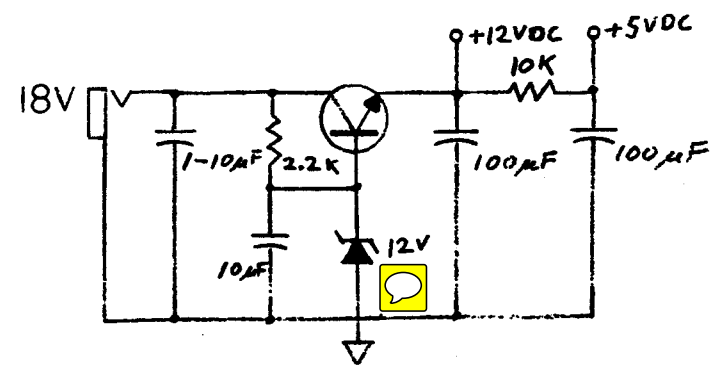

REV DATE DESCRIPTION

ALL TRANS: 2N3704
 ALL DIODES: ITT48
 CIRCUIT VARIES
 SLIGHTLY IN OLDER
 MODELS.

DATE	3/79
ENGINEER	SOUNDTECH
TITLE	CONTROL & NOISE CIRCUITS RHYTHM 12
PART NO.	EH-5010
SHEET	1 OF 2
REVISION	

electro-harmonix

27 WEST 23RD STREET NEW YORK, N.Y. 10010 (212) 741-1770

REV DATE DESCRIPTION

RHYTHM 12

ENGR	DATE
SOUNDTECH	3/79
TITLE RINGING CIRCUITS, OUTPUT & POWER RHYTHM 12	
PART NO.	SHEET
EHI-5010	2 OF 2
REVISION	