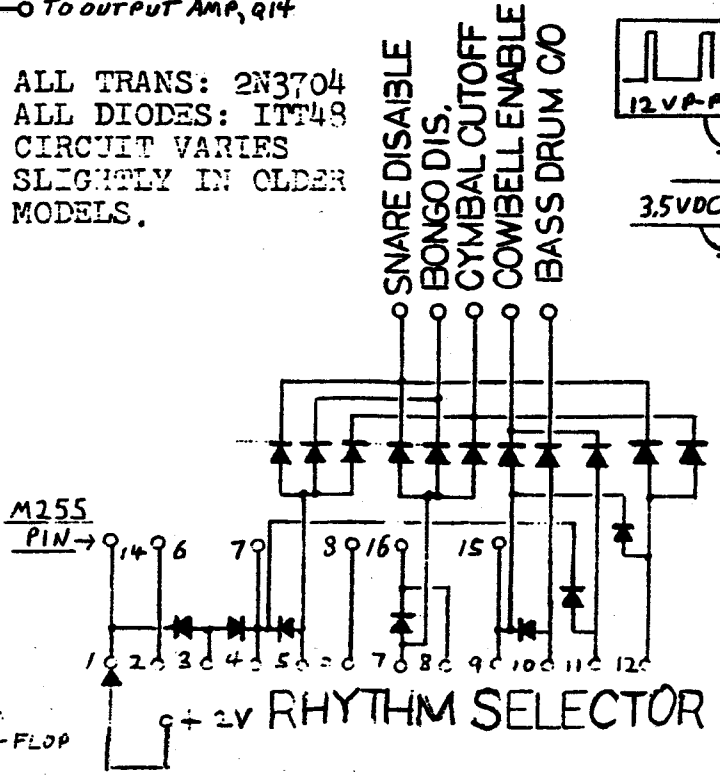

REV DATE DESCRIPTION

ALL TRANS: 2N3704
 ALL DIODES: ITT48
 CIRCUIT VARIES
 SLIGHTLY IN OLDER
 MODELS.

DATE	3/79
ENGINEER	SOUNDTECH
TITLE	CONTROL & NOISE CIRCUITS RHYTHM 12
PART NO.	EH-5010
SHEET	1 OF 2
REVISION	

electro-harmonix

27 WEST 23RD STREET NEW YORK, N.Y. 10010 (212) 741-1770

REV DATE DESCRIPTION

RHYTHM 12

ENGR	DATE
SOUNDTECH	3/79
TITLE RINGING CIRCUITS, OUTPUT & POWER RHYTHM 12	
PART NO.	SHEET
EHI-5010	2 OF 2
REVISION	