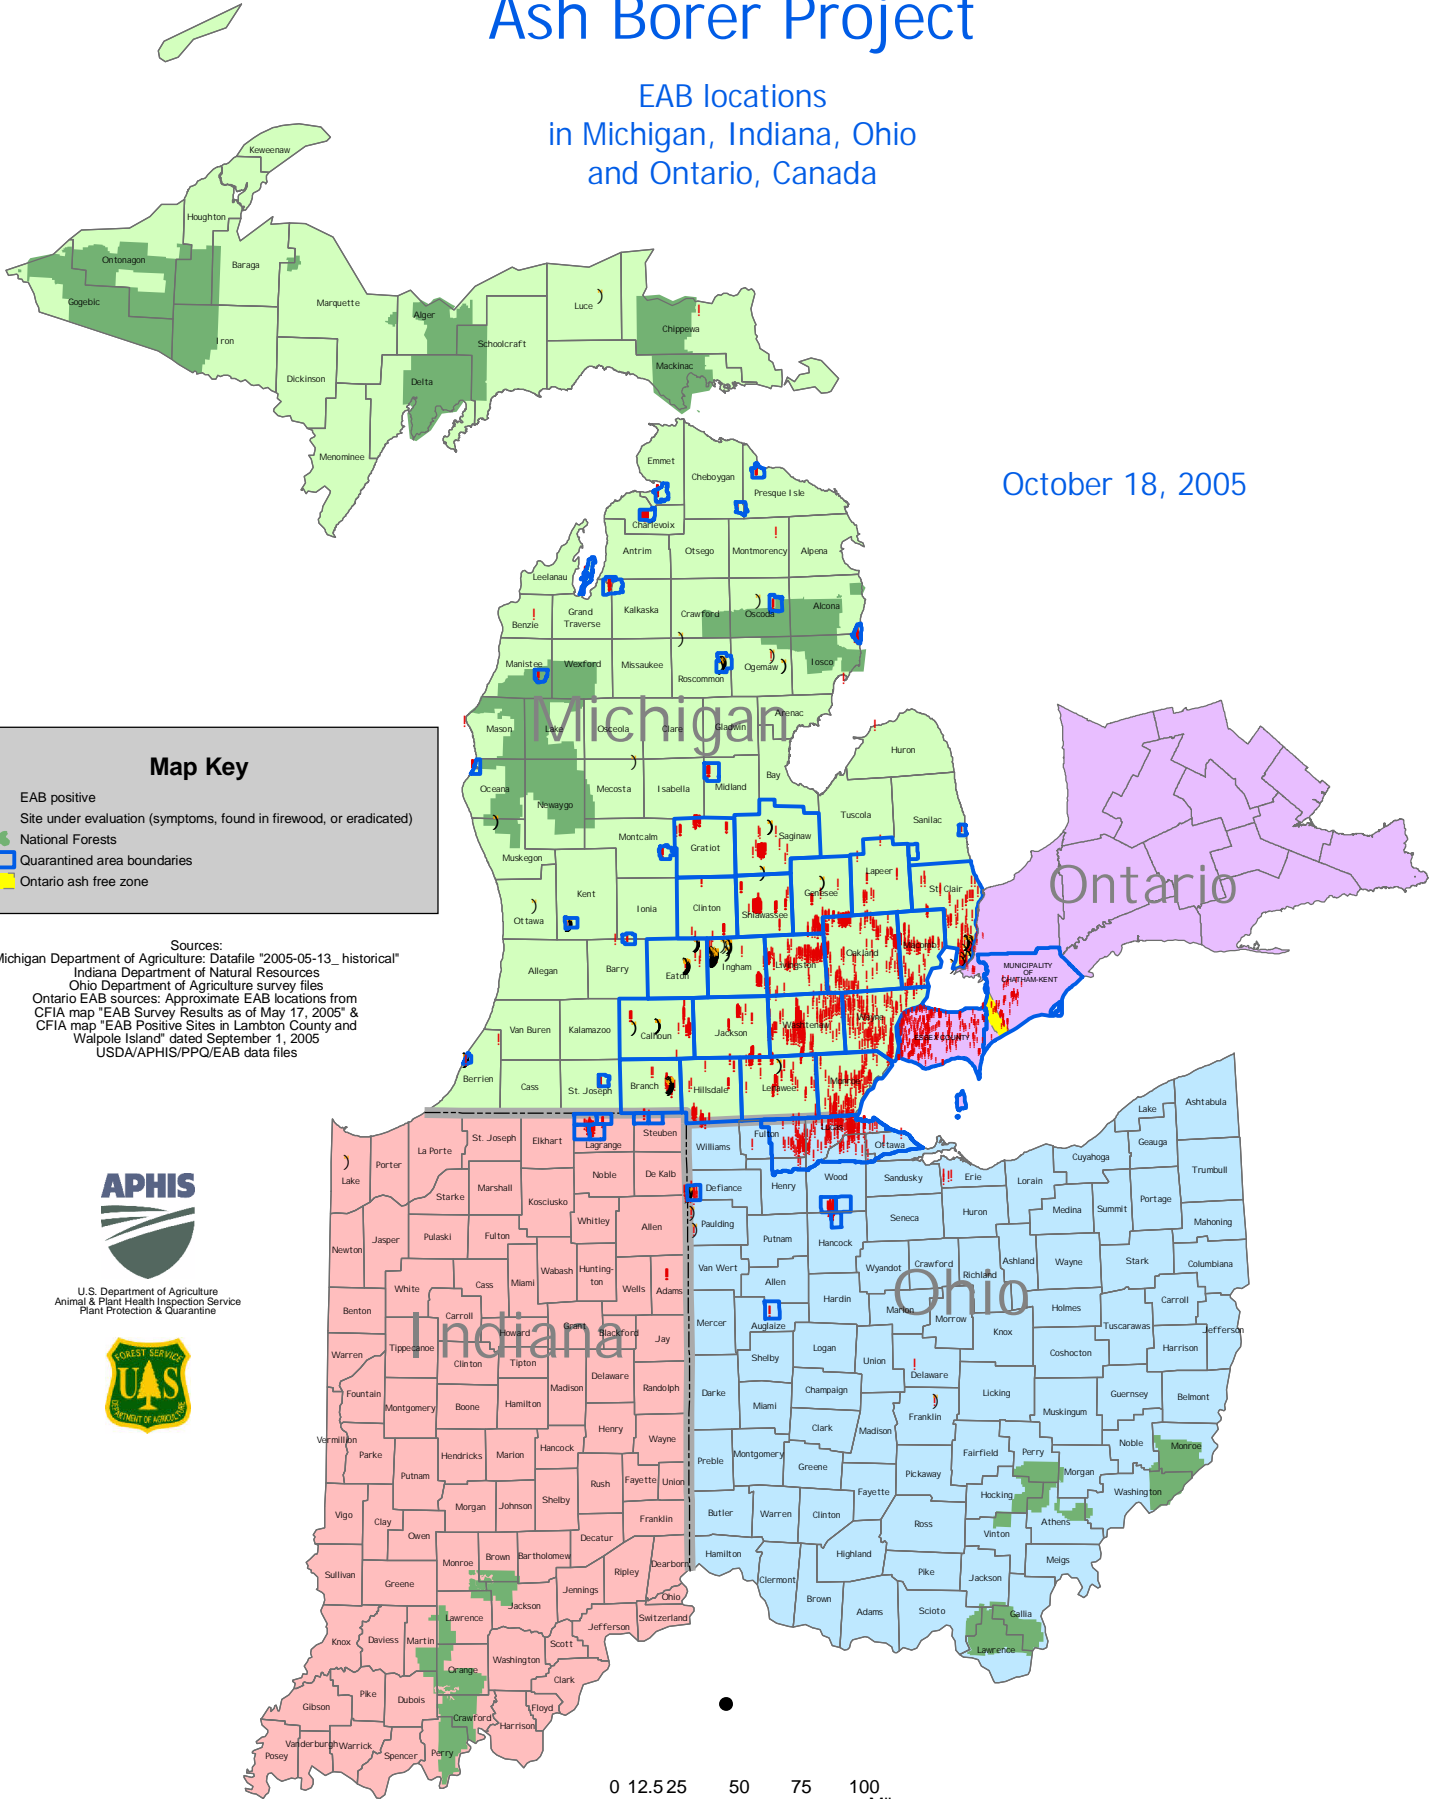

Cooperative Emerald Ash Borer Project

EAB locations
in Michigan, Indiana, Ohio
and Ontario, Canada

October 18, 2005

Map Key

- ! EAB positive
- Site under evaluation (symptoms, found in firewood, or eradicated)
- National Forests
- Quarantined area boundaries
- Ontario ash free zone

Sources:
Michigan Department of Agriculture: Datafile "2005-05-13_historical"
Indiana Department of Natural Resources
Ohio Department of Agriculture survey files
Ontario EAB sources: Approximate EAB locations from
CFIA map "EAB Survey Results as of May 17, 2005" &
CFIA map "EAB Positive Sites in Lambton County and
Walpole Island" dated September 1, 2005
USDA/APHIS/PPQ/EAB data files