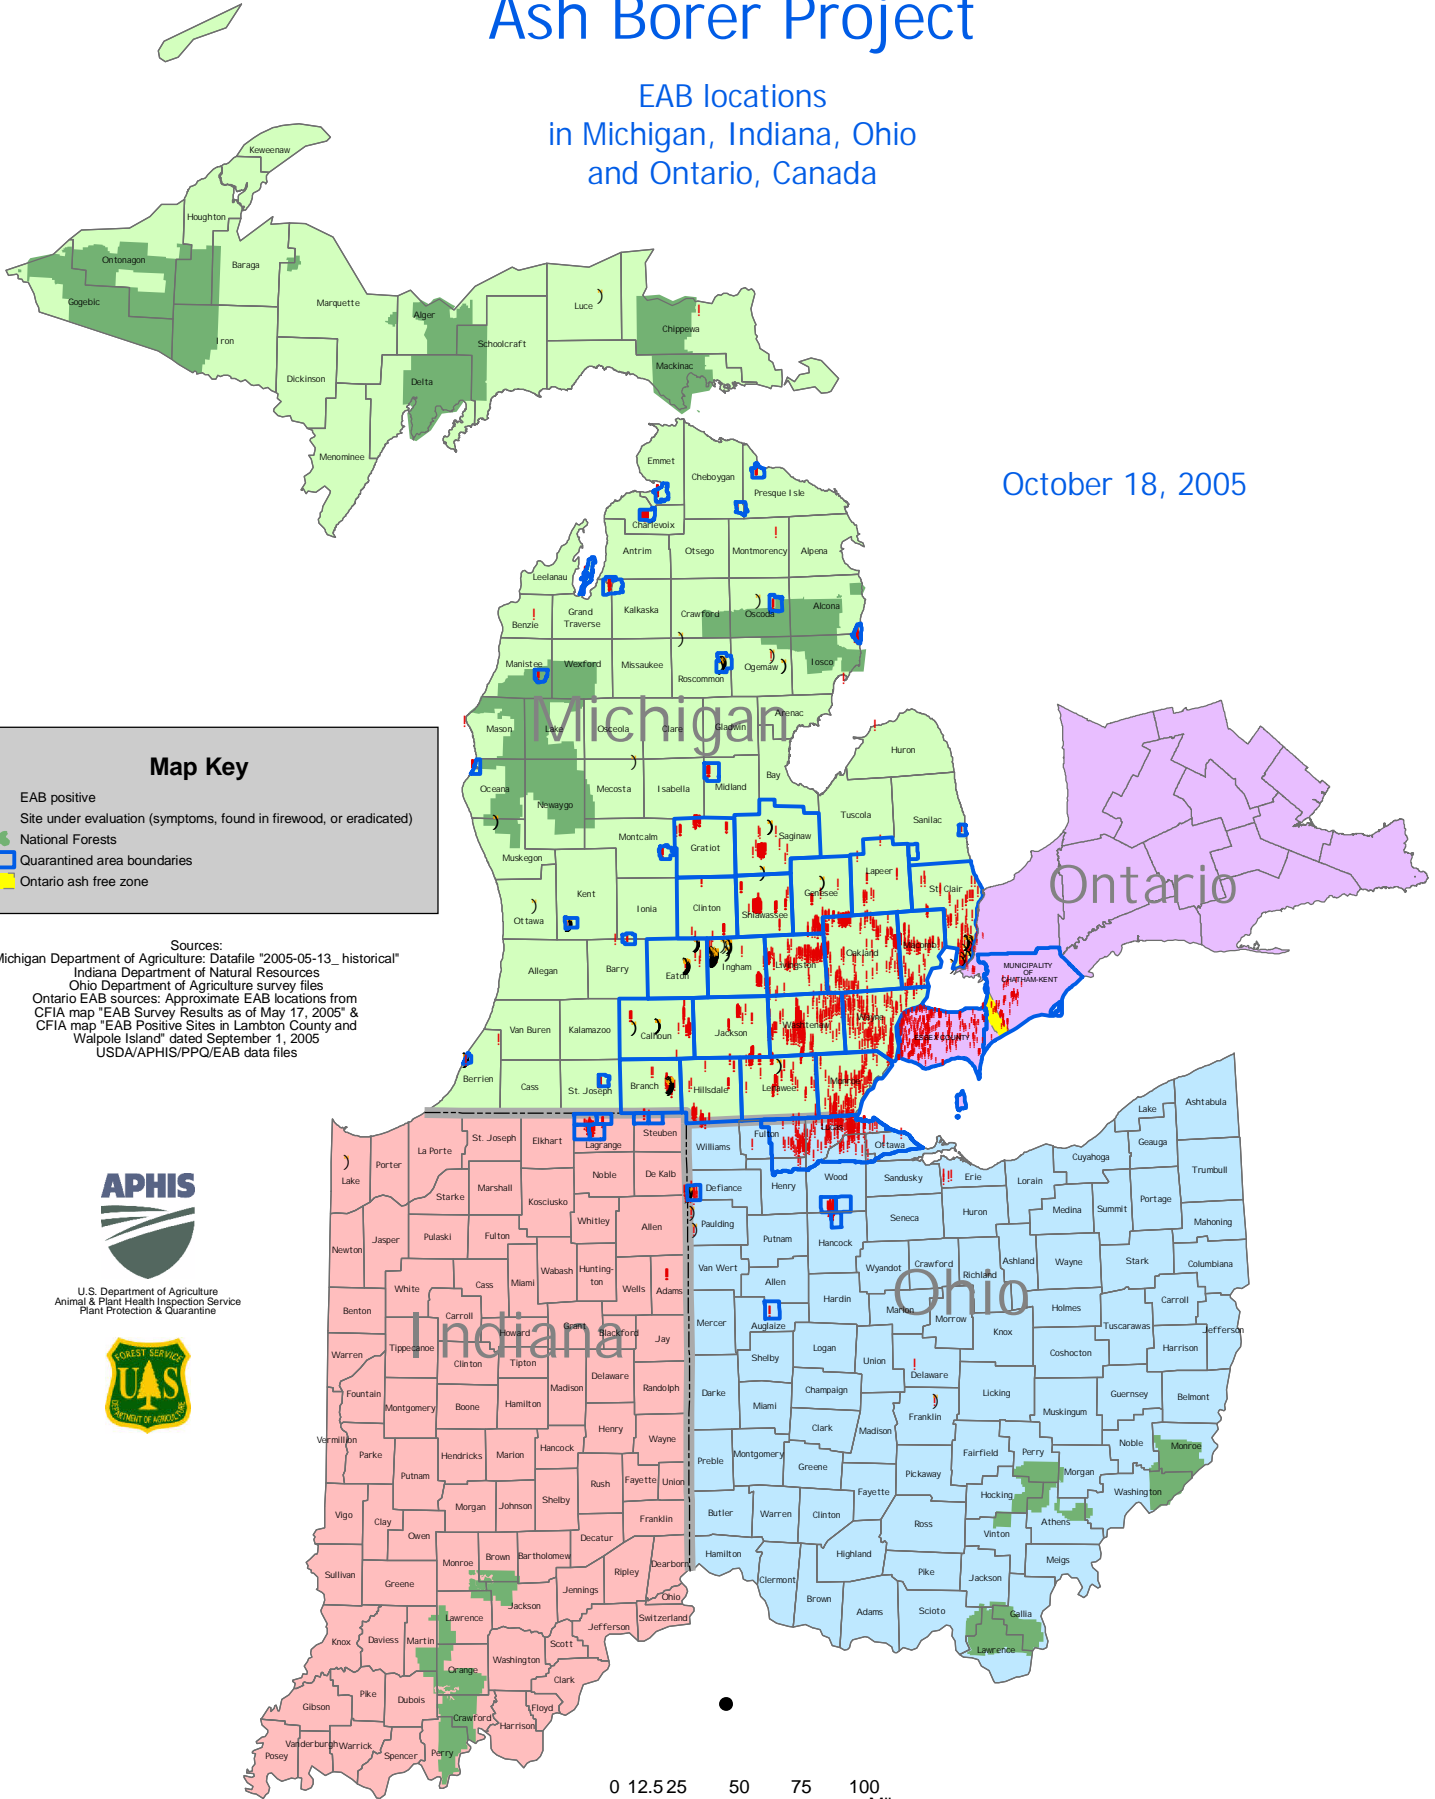

Cooperative Emerald Ash Borer Project

EAB locations
in Michigan, Indiana, Ohio
and Ontario, Canada

October 18, 2005

Map Key

- ! EAB positive
-) Site under evaluation (symptoms, found in firewood, or eradicated)
- National Forests
- Quarantined area boundaries
- Ontario ash free zone

Sources:
Michigan Department of Agriculture: Datafile "2005-05-13_historical"
Indiana Department of Natural Resources
Ohio Department of Agriculture survey files
Ontario EAB sources: Approximate EAB locations from
CFIA map "EAB Survey Results as of May 17, 2005" &
CFIA map "EAB Positive Sites in Lambton County and
Walpole Island" dated September 1, 2005
USDA/APHIS/PPQ/EAB data files

0 12.5 25 50 75 100 Miles