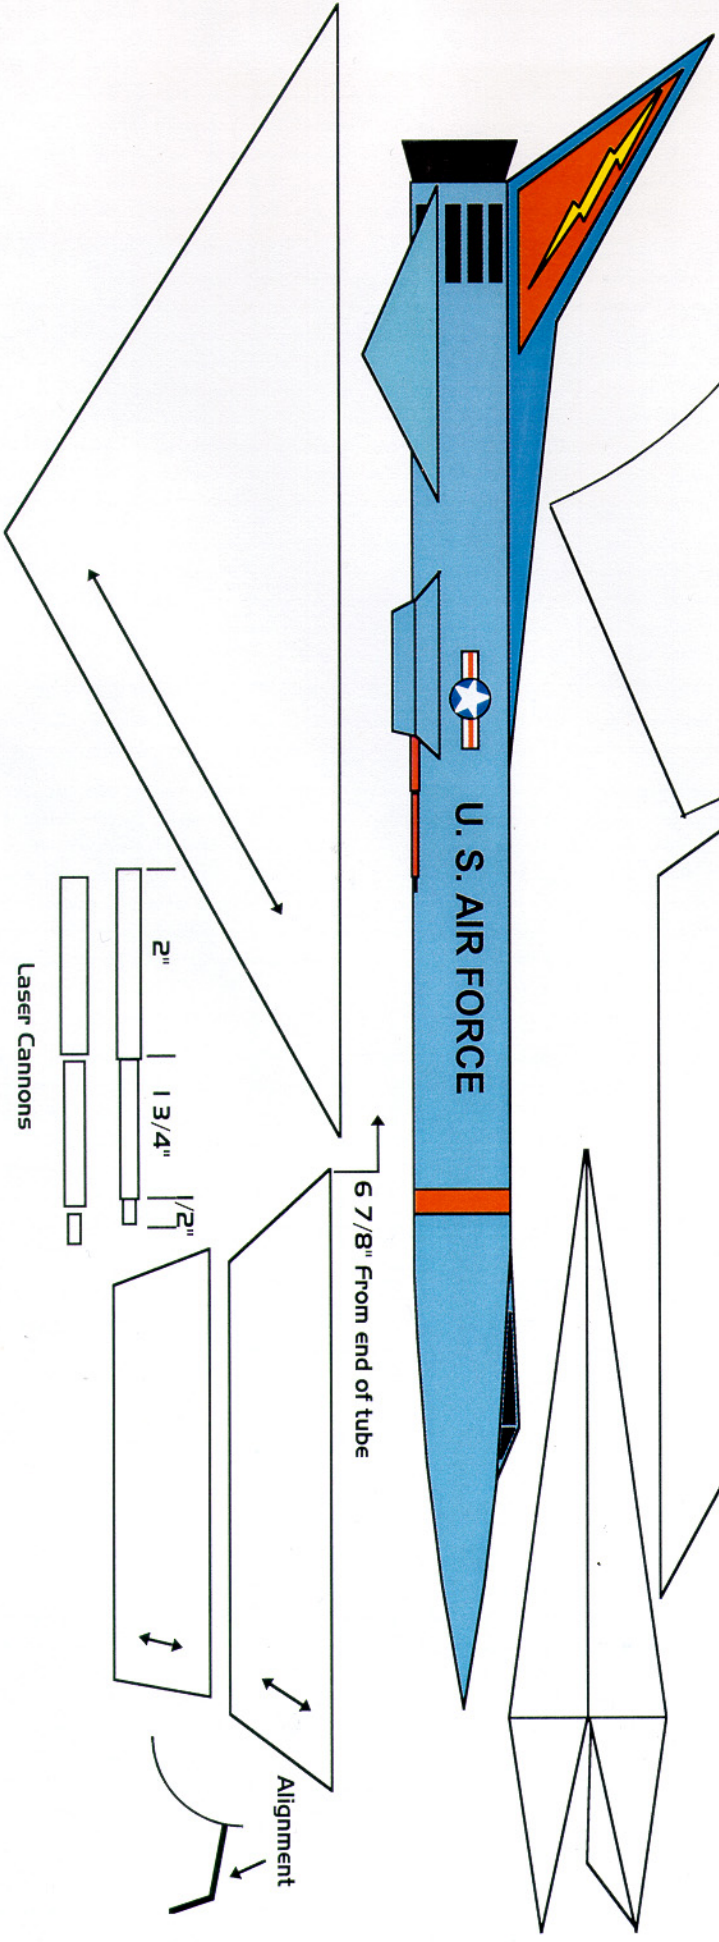

# The F-52 THARK

By Buzz Nau

- Parts List**
- BT-60, Body Tube, 18"
  - PNC-60, Nose
  - Cone (Sentinel)
  - 3/32" Sheet Balsa
  - 24mm Motor Mount
  - 16-18" Parachute
  - 3 1/8"X3" Launch Lugs
  - 2 3/16"X2" Launch Lugs
  - 2 1/8"X1" Dowel

Laser Cannons