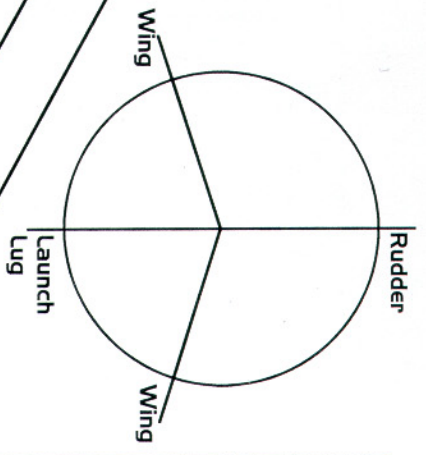

# The F-52 THARK

By Buzz Nau

- Parts List**
- BT-60, Body Tube, 18"
  - PNC-60, Nose
  - Cone (Sentinel)
  - 3/32" Sheet Balsa
  - 24mm Motor Mount
  - 16-18" Parachute
  - 3 1/8"X3" Launch Lugs
  - 2 3/16"X2" Launch Lugs
  - 2 1/8"X1" Dowel