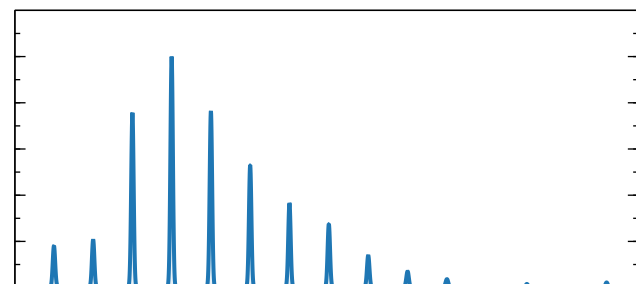

Waveform

Frequency spectrum

Center

One third

Close to end

0 20 40 60

Time (milliseconds)

0 500 1000 1500