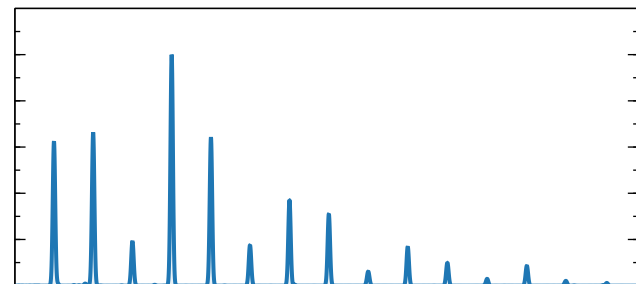

Waveform

Frequency spectrum

Center

One third

Close to end

0 20 40 60

Time (milliseconds)

0 500 1000 1500