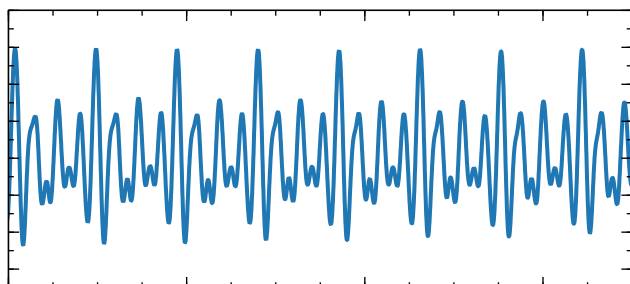

Waveform

Frequency spectrum

Center

One third

Close to end

0 20 40 60

Time (milliseconds)

0 500 1000 1500