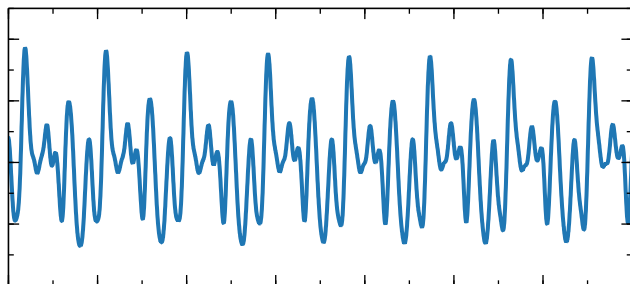

Waveform

Frequency spectrum

Center

One third

Close to end

0 20 40 60

Time (milliseconds)

0 500 1000 1500