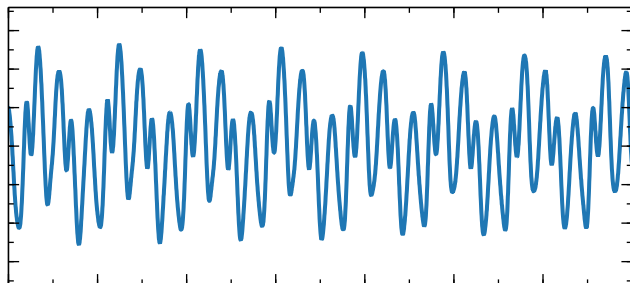

Waveform

Frequency spectrum

Center

One third

Close to end

0 20 40 60

Time (milliseconds)

0 500 1000 1500