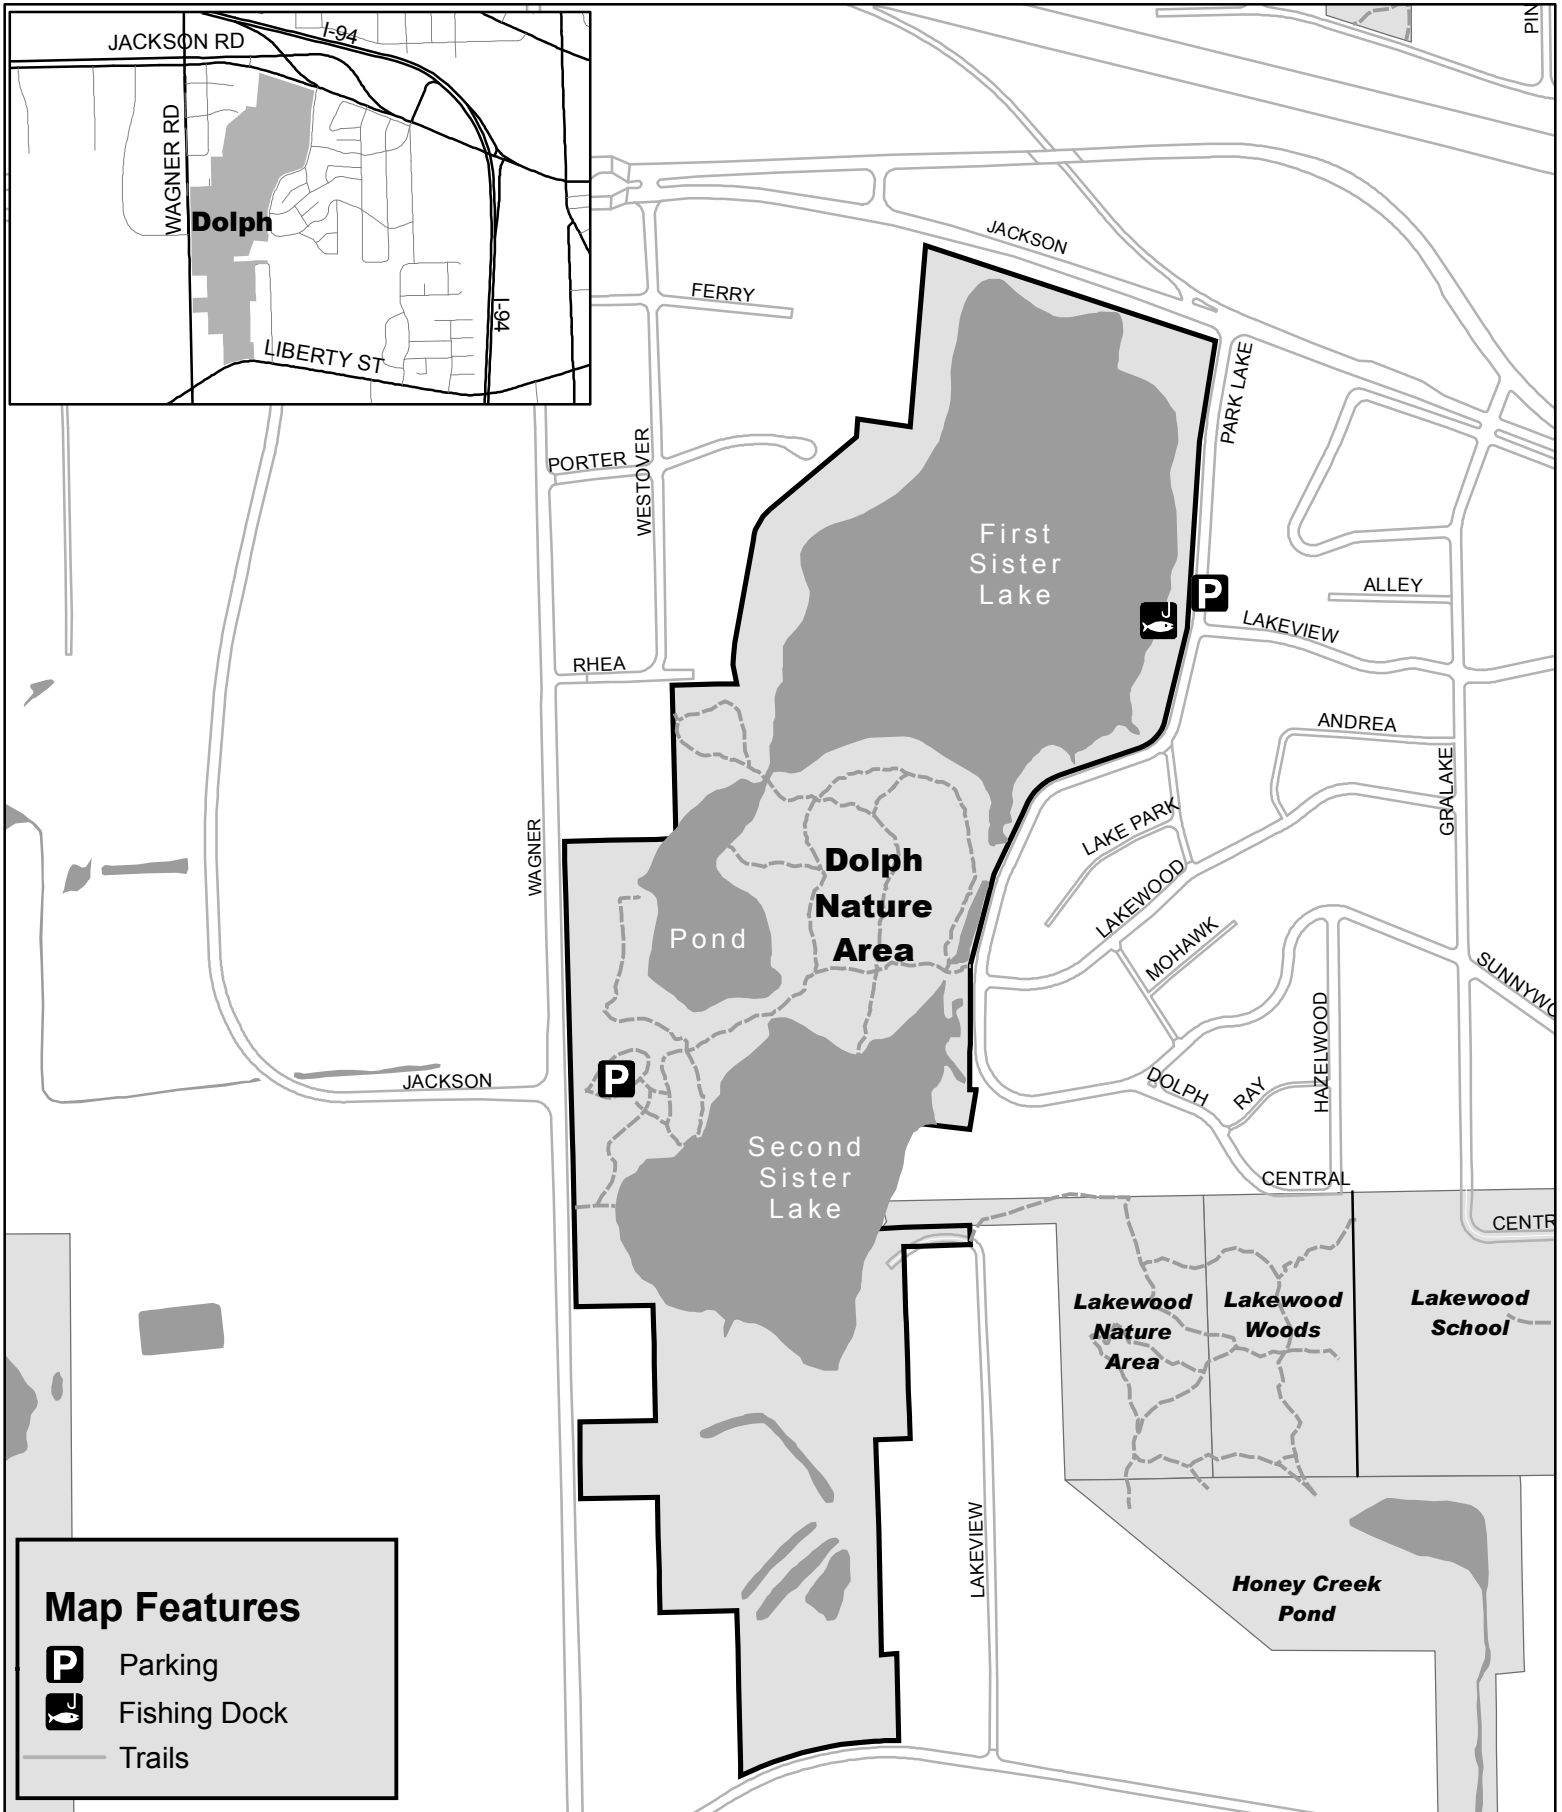

Dolph Nature Area

Map Features

-  Parking
-  Fishing Dock
-  Trails

Prepared By:
City of Ann Arbor
Community Services GIS
April 25, 2005

1 inch equals 500 feet

Copyright 2005 City of Ann Arbor, Michigan

No part of this product shall be reproduced or transmitted in any form or by any means, electronic or mechanical, for any purpose, without prior written permission from the City of Ann Arbor.

This map complies with National Map Accuracy Standards for mapping at 1 Inch = 100 Feet. The City of Ann Arbor and its mapping contractors assume no legal representation for the content and/or inappropriate use of information represented on this map.