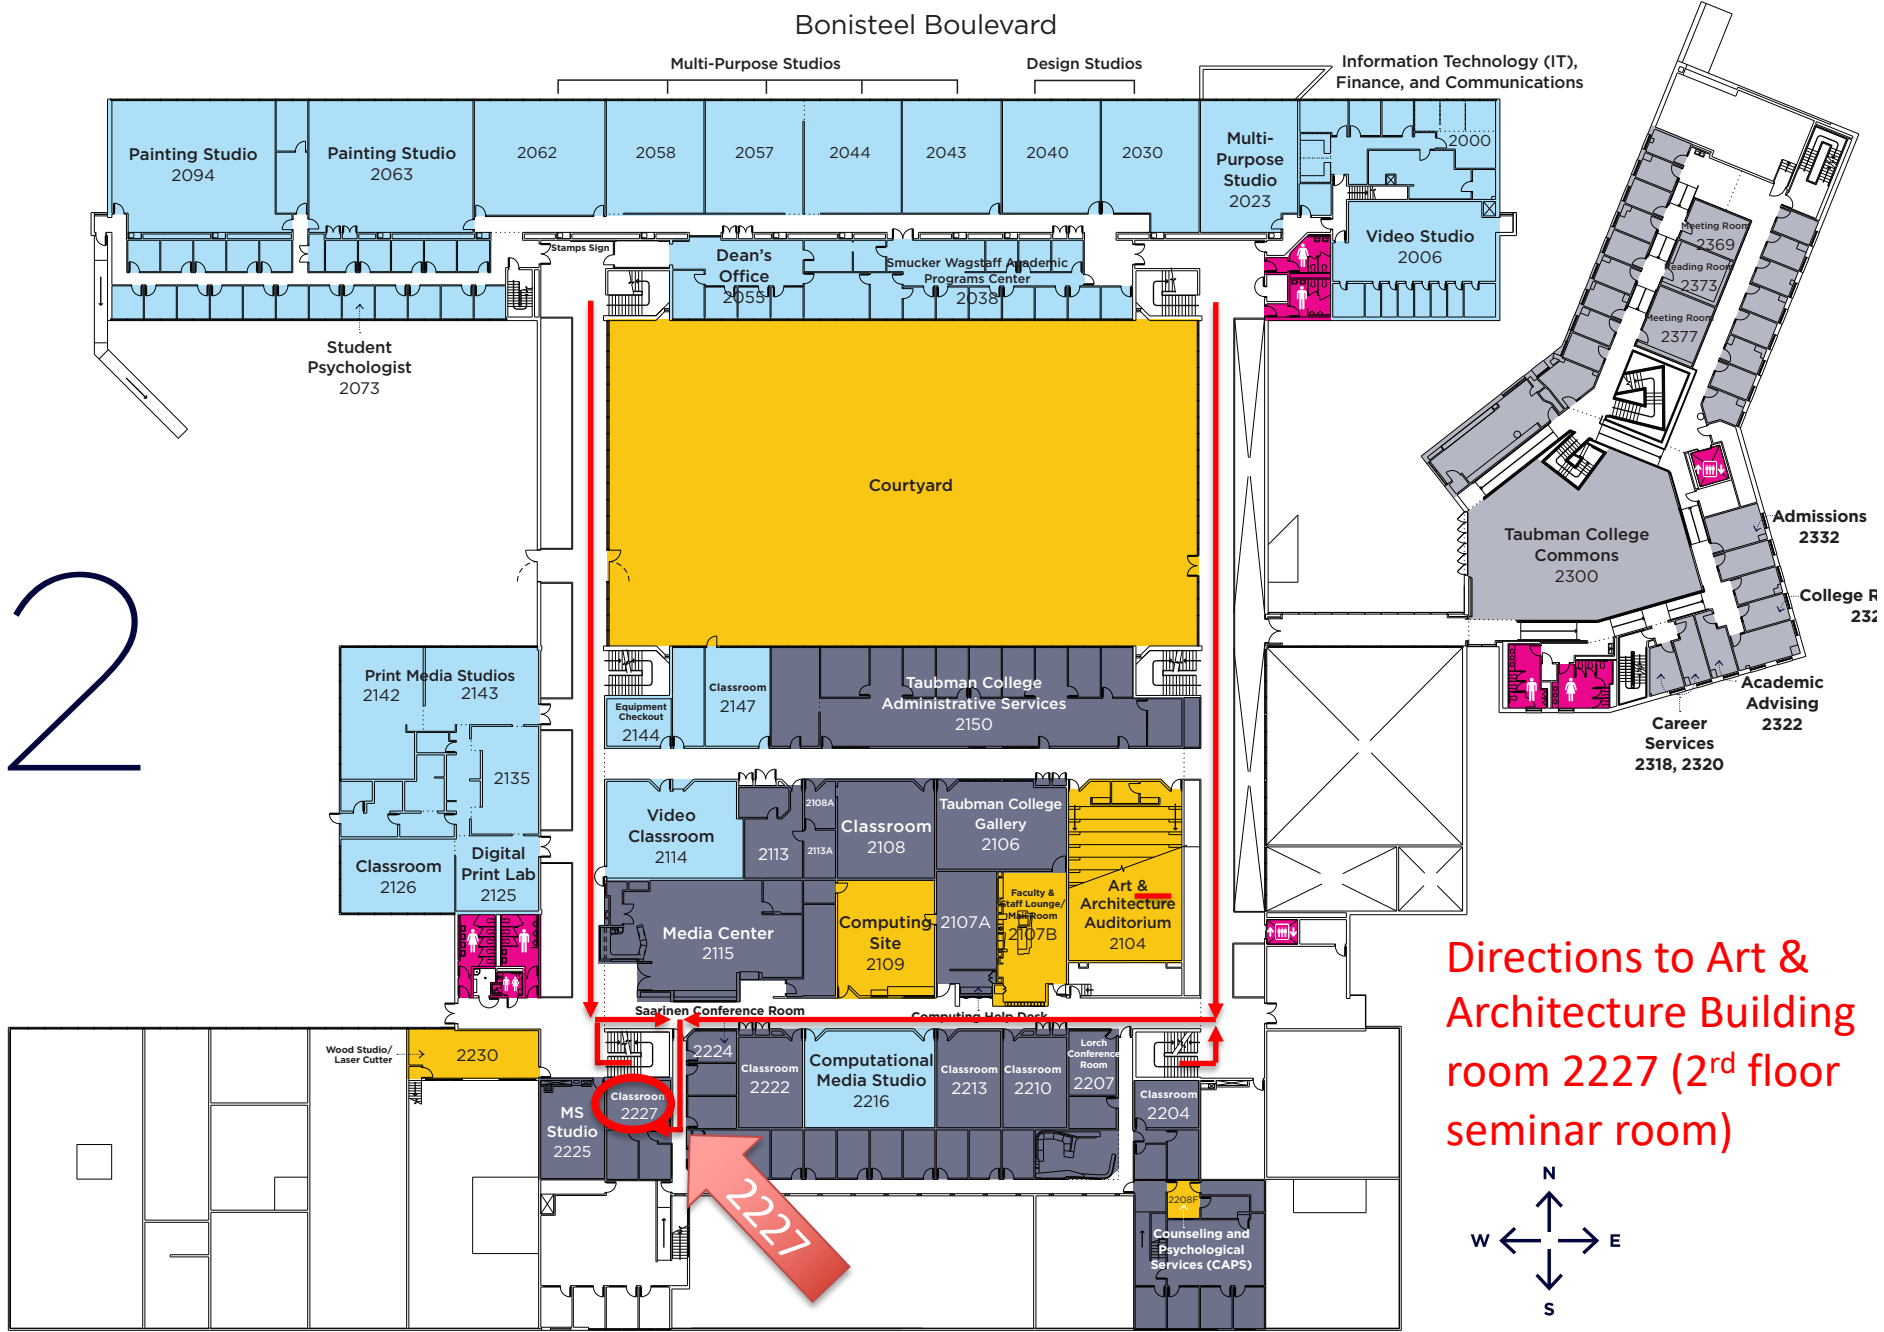

Bonisteel Boulevard

2

Directions to Art & Architecture Building room 2227 (2nd floor seminar room)

Parking Lot (Fuller Road)