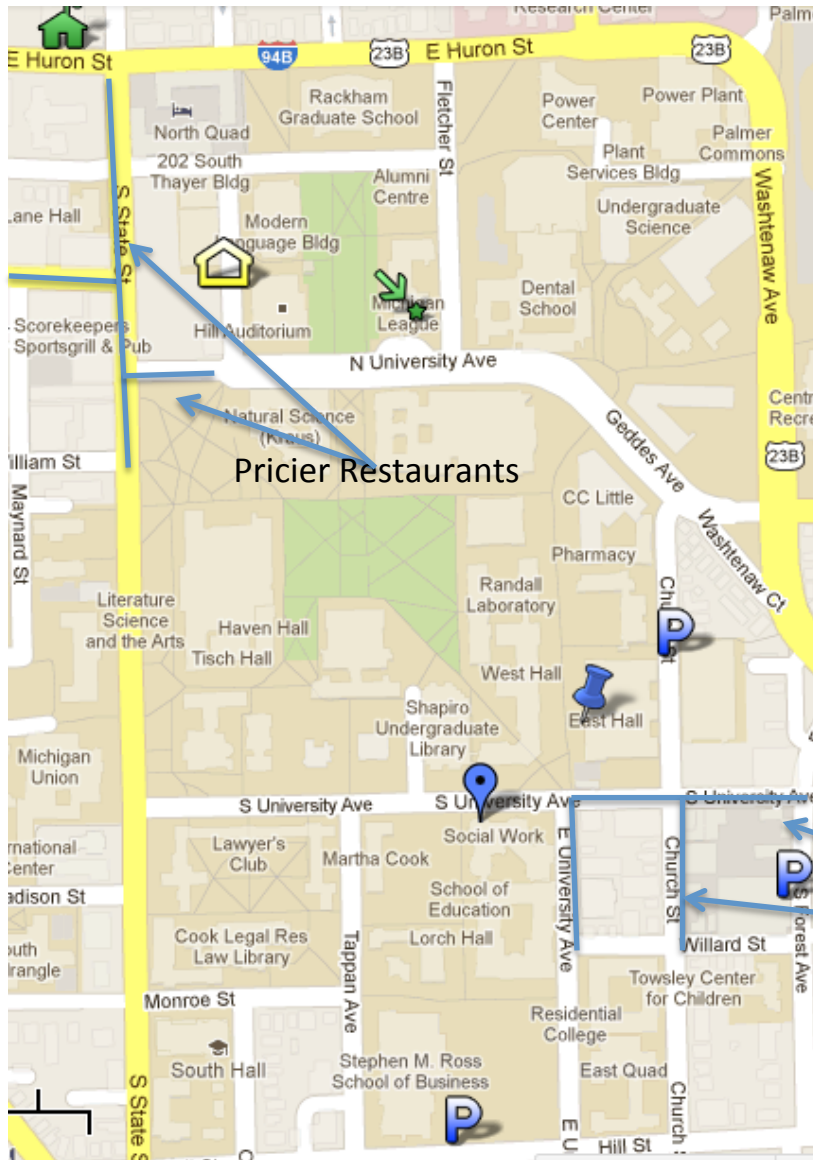

Mid-Phon 18 Campus Map

-  **Friday Location**
Mid-Phon will be held in room 1636 from 2-7pm
-  **Saturday and Sunday Location**
Room 4448 (Psychology Hall)
-  **Bell Tower Hotel**
Hotel
-  **Michigan League**
Hotel
-  **Campus Inn**
Hotel

Meter Parking available on:
Church Street, E University,
S State, and Tappan Ave

Cheaper Restaurants