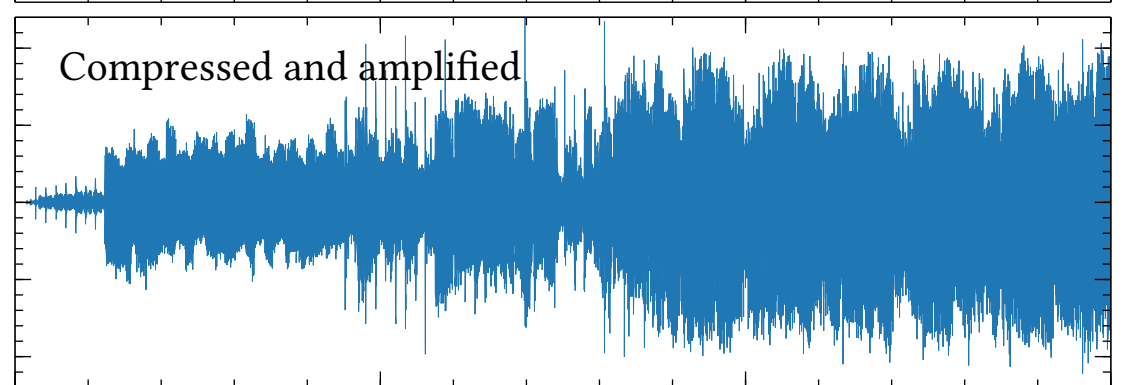

Original waveform

Compressed

Compressed and amplified

0

10

20

30

Time (seconds)