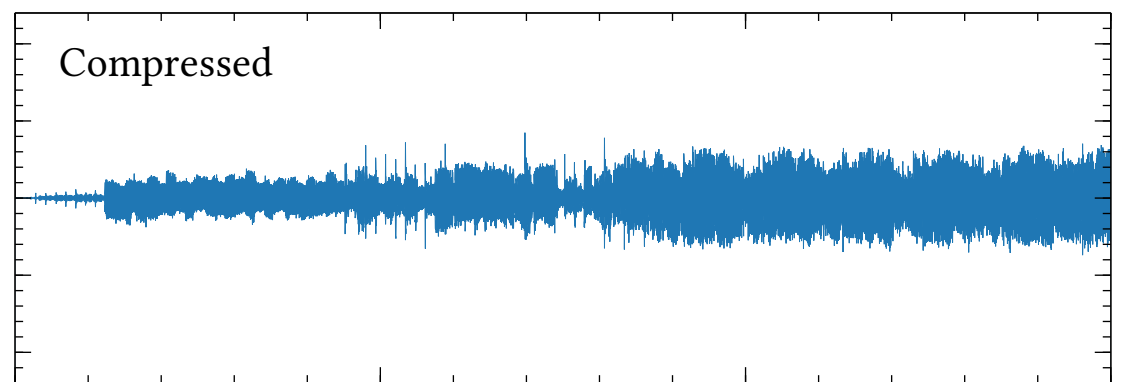

Original waveform

Compressed

Compressed and amplified

0

10

20

30

Time (seconds)