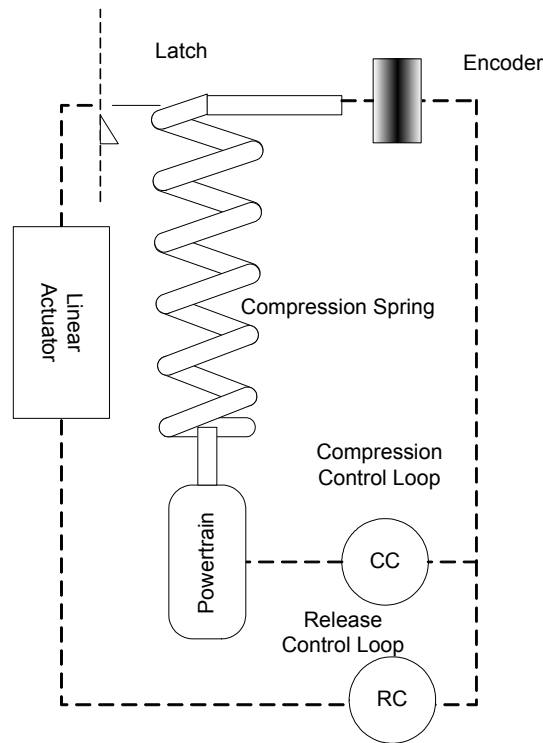

COMPUTER PROGRAM AND SENSING

Function:
Turn(direction setpoint)

Jump Control Loop

Function:
Jump(compression setpoint)

Turn Control Loop