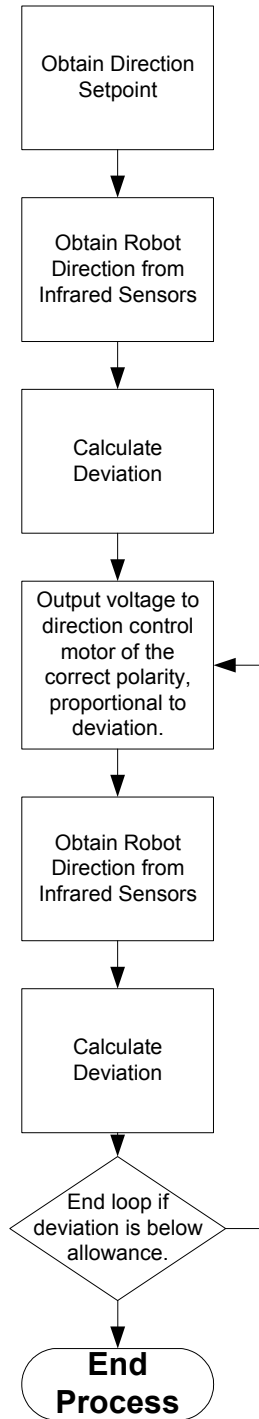

COMPUTER PROGRAM AND SENSING

Function:
Turn(direction setpoint)

Jump Control Loop

Function:
Jump(compression setpoint)

Turn Control Loop