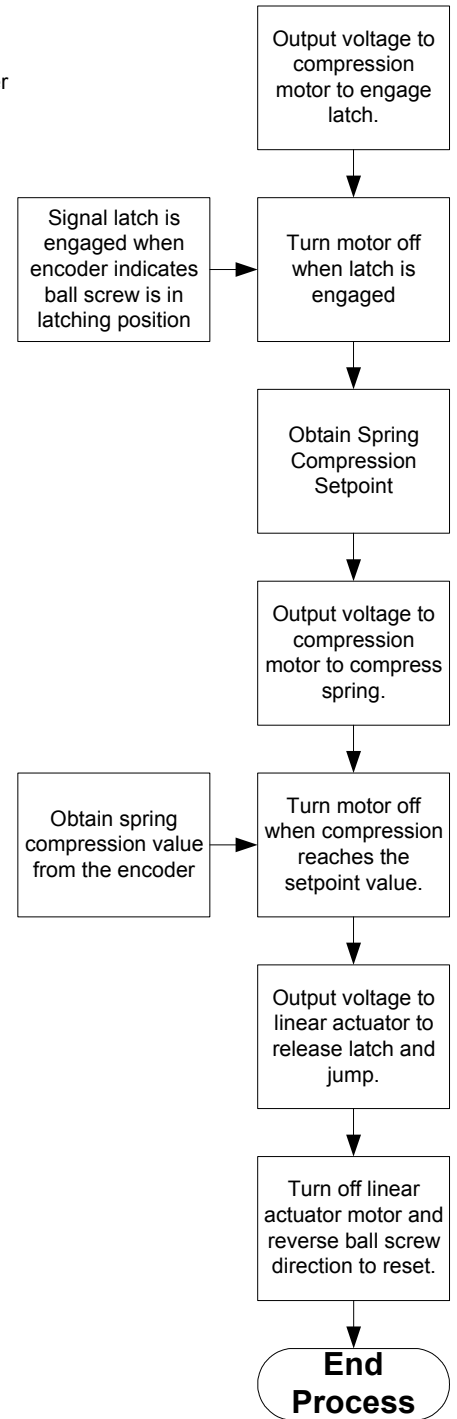

COMPUTER PROGRAM AND SENSING

Function:
Turn(direction setpoint)

Jump Control Loop

Function:
Jump(compression setpoint)

Turn Control Loop