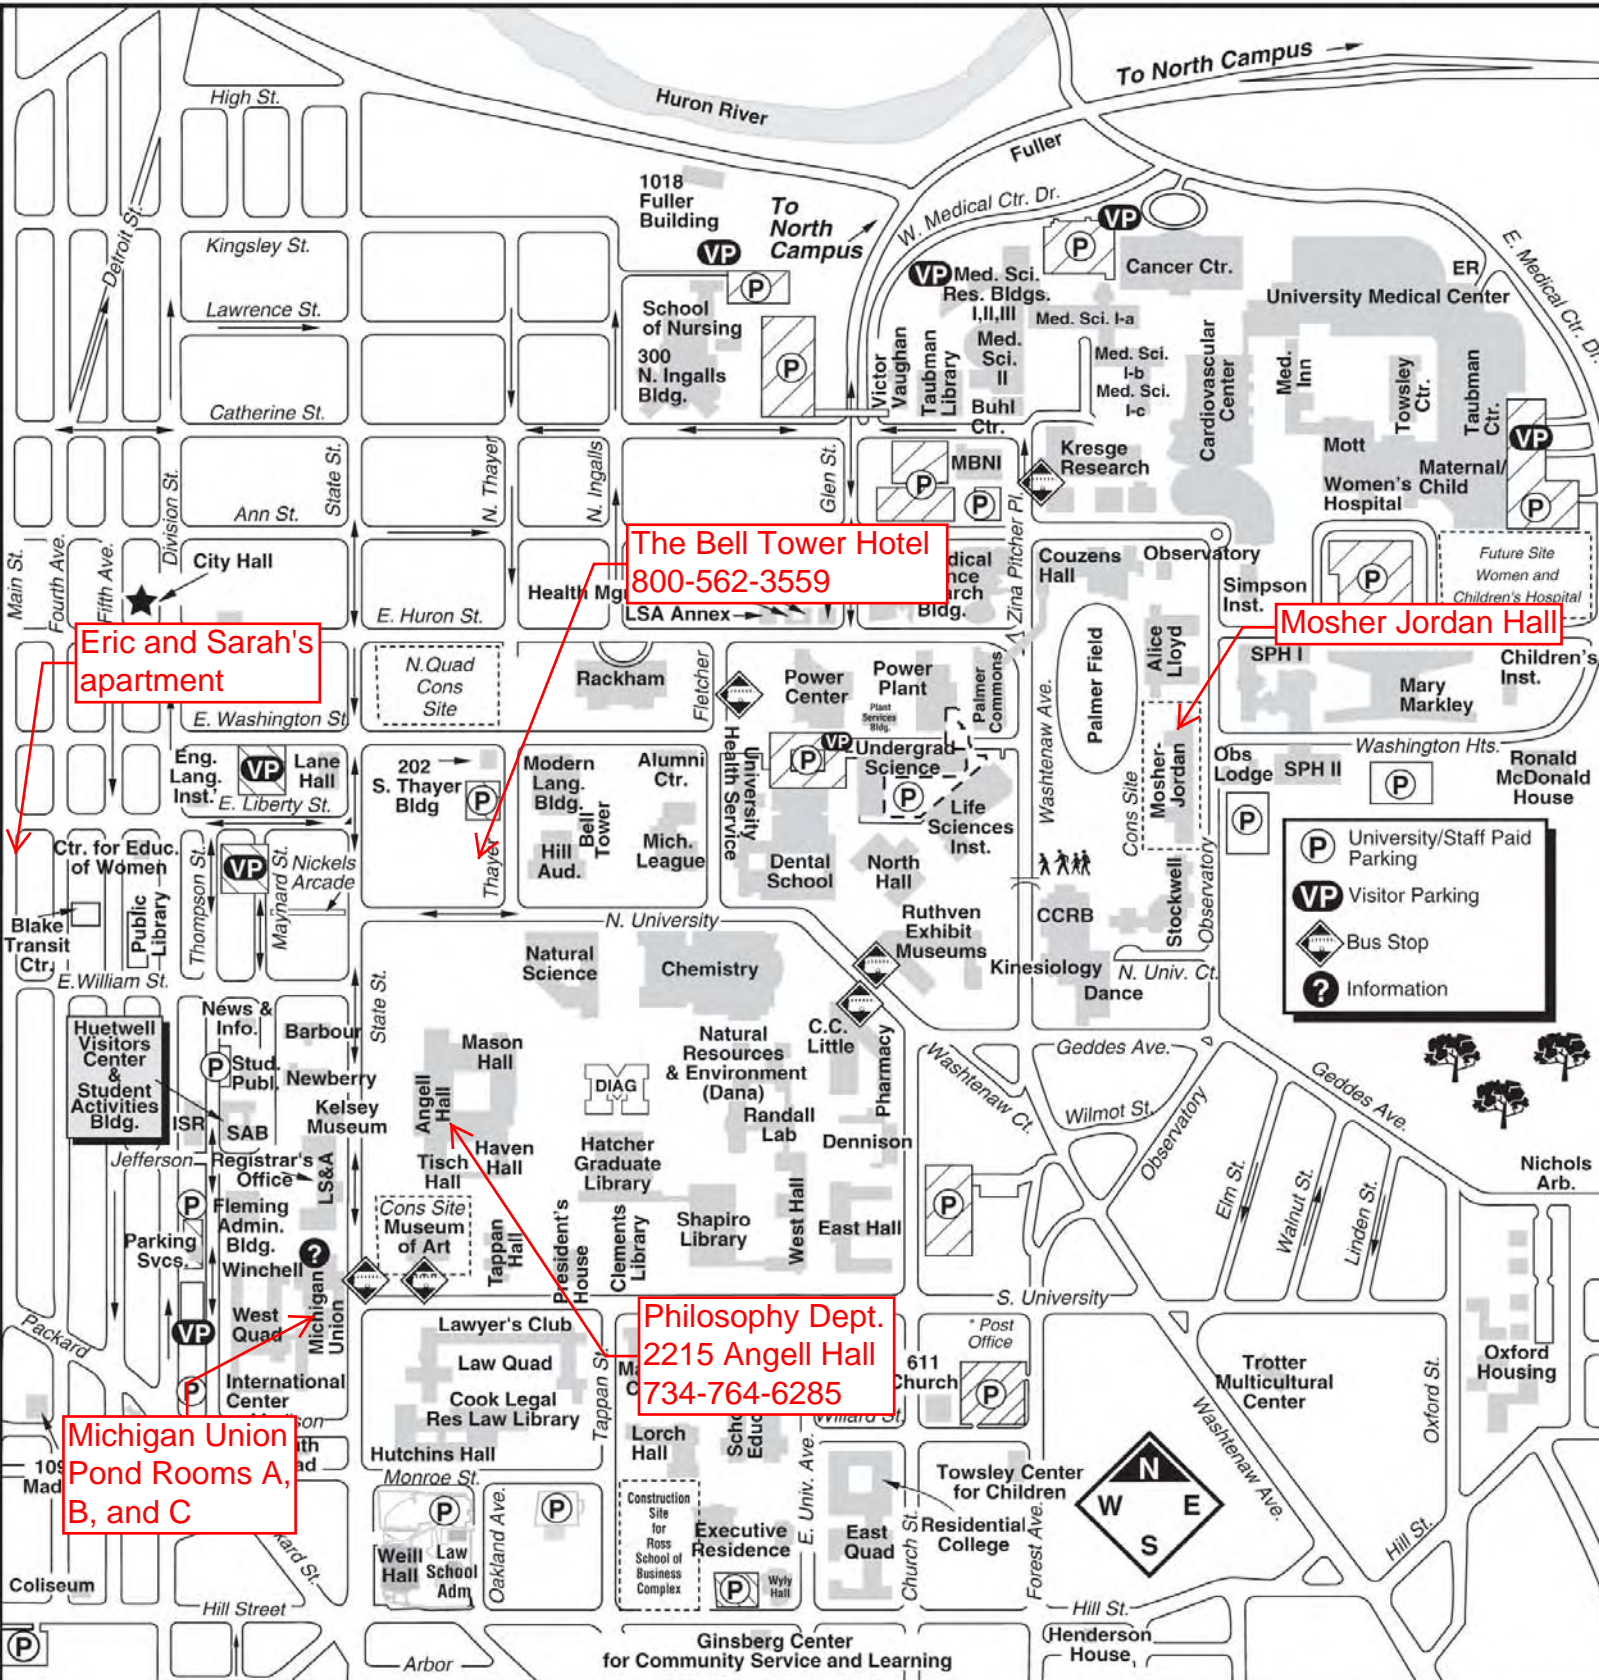

University of Michigan Central Campus

A B C D E F

Eric and Sarah's apartment

The Bell Tower Hotel
800-562-3559

Mosher Jordan Hall

Philosophy Dept.
2215 Angell Hall
734-764-6285

Michigan Union
Pond Rooms A,
B, and C

To Wolverine Tower and I-94

📍 Campus Information Center,
(First floor, Michigan Union, 764-INFO)

© 2008 University of Michigan, MM&D
For use information call 734-764-9270.